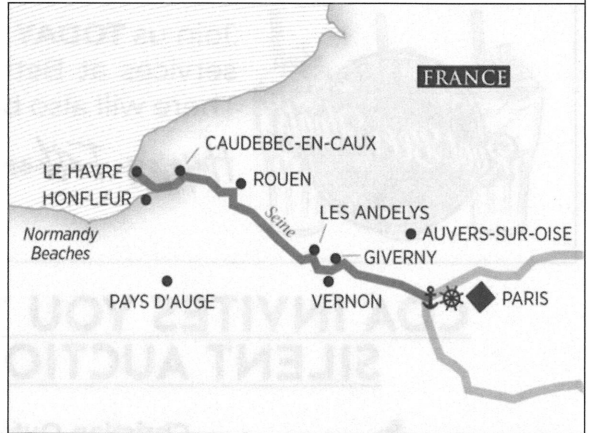

Gathered

Connected

Sent

BETHANY ON THE GO!

AMAWATERWAYS RIVER CRUISE

JUNE 12 2025

PARIS AND NORMANDY

Bethany has had a rich heritage of traveling together to all parts of the globe through it's travel group. A final choice for the 2025 trip has been made!

7- Night Cruise With 2 Nights Paris
Pre-Cruise **from \$4,099**

See the best of Paris during a 2-night stay before embarking on your Paris & Normandy River cruise. Paris always sizzles while Normandy beckons with its stunning coastline, incredible food and artistic beauty. Monet's Gardens and the charming harbor town of Honfleur, will inspire you the same way as they inspired the great Impressionists. For inspiration of a different kind, travel the "Routes des Abbayes," visiting some of the most magnificent monasteries, and to the unforgettable beaches of Normandy where Allied forces landed during WWII's D-Day invasion. Relive the grandeur of royalty at Chateau de Bizy, once referred to as "the Versailles of Normandy." Blend a passion for the good life with culture, art, architecture and timeless landscapes, and you have Northern France.