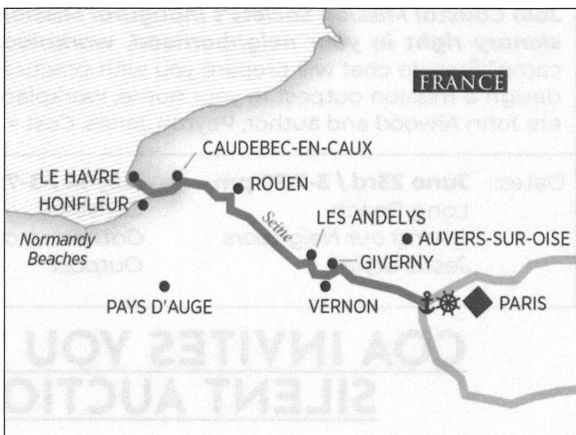

BETHANY ON THE GO!

AMAWATERWAYS RIVER CRUISE

JUNE 12 2025
PARIS AND NORMANDY

Bethany has had a rich heritage of traveling together to all parts of the globe through it's travel group. A final choice for the 2025 trip has been made!

7- Night Cruise With 2 Nights Paris
Pre-Cruise **from $4,099**

See the best of Paris during a 2-night stay before embarking on your Paris & Normandy River cruise. Paris always sizzles while Normandy beckons with its stunning coastline, incredible food and artistic beauty. Monet's Gardens and the charming harbor town of Honfleur, will inspire you the same way as they inspired the great Impressionists. For inspiration of a different kind, travel the "Routes des Abbayes," visiting some of the most magnificent monasteries, and to the unforgettable beaches of Normandy where Allied forces landed during WWII's D-Day invasion. Relive the grandeur of royalty at Chateau de Bizy, once referred to as "the Versailles of Normandy." Blend a passion for the good life with culture, art, architecture and timeless landscapes, and you have Northern France.

There are a limited number of cabins available and this itinerary is sure to sell out quickly. This trip is expertly put together through CTA travel. For further details, reservations, and to answer all your questions, please contact our Travel advisor Justin Dolan at justind@ctatravel.com or (800) 758-4955 or Lucy Smith at lucysmith99@verizon.net or (562) 972-7209.

DO YOU HAVE A PRAYER REQUEST OR DESIRE INFORMATION ABOUT A MINISTRY, MEMBERSHIP, OR ONLINE GIVING?

WOULD YOU LIKE TO HEAR TODAY'S OR A PREVIOUS SERMON AGAIN?

You can hear them as podcasts at bethanylutheran.org

WANT TO SEE IT AGAIN?

Today's 9:30 am service will be live-streamed on our YouTube channel: