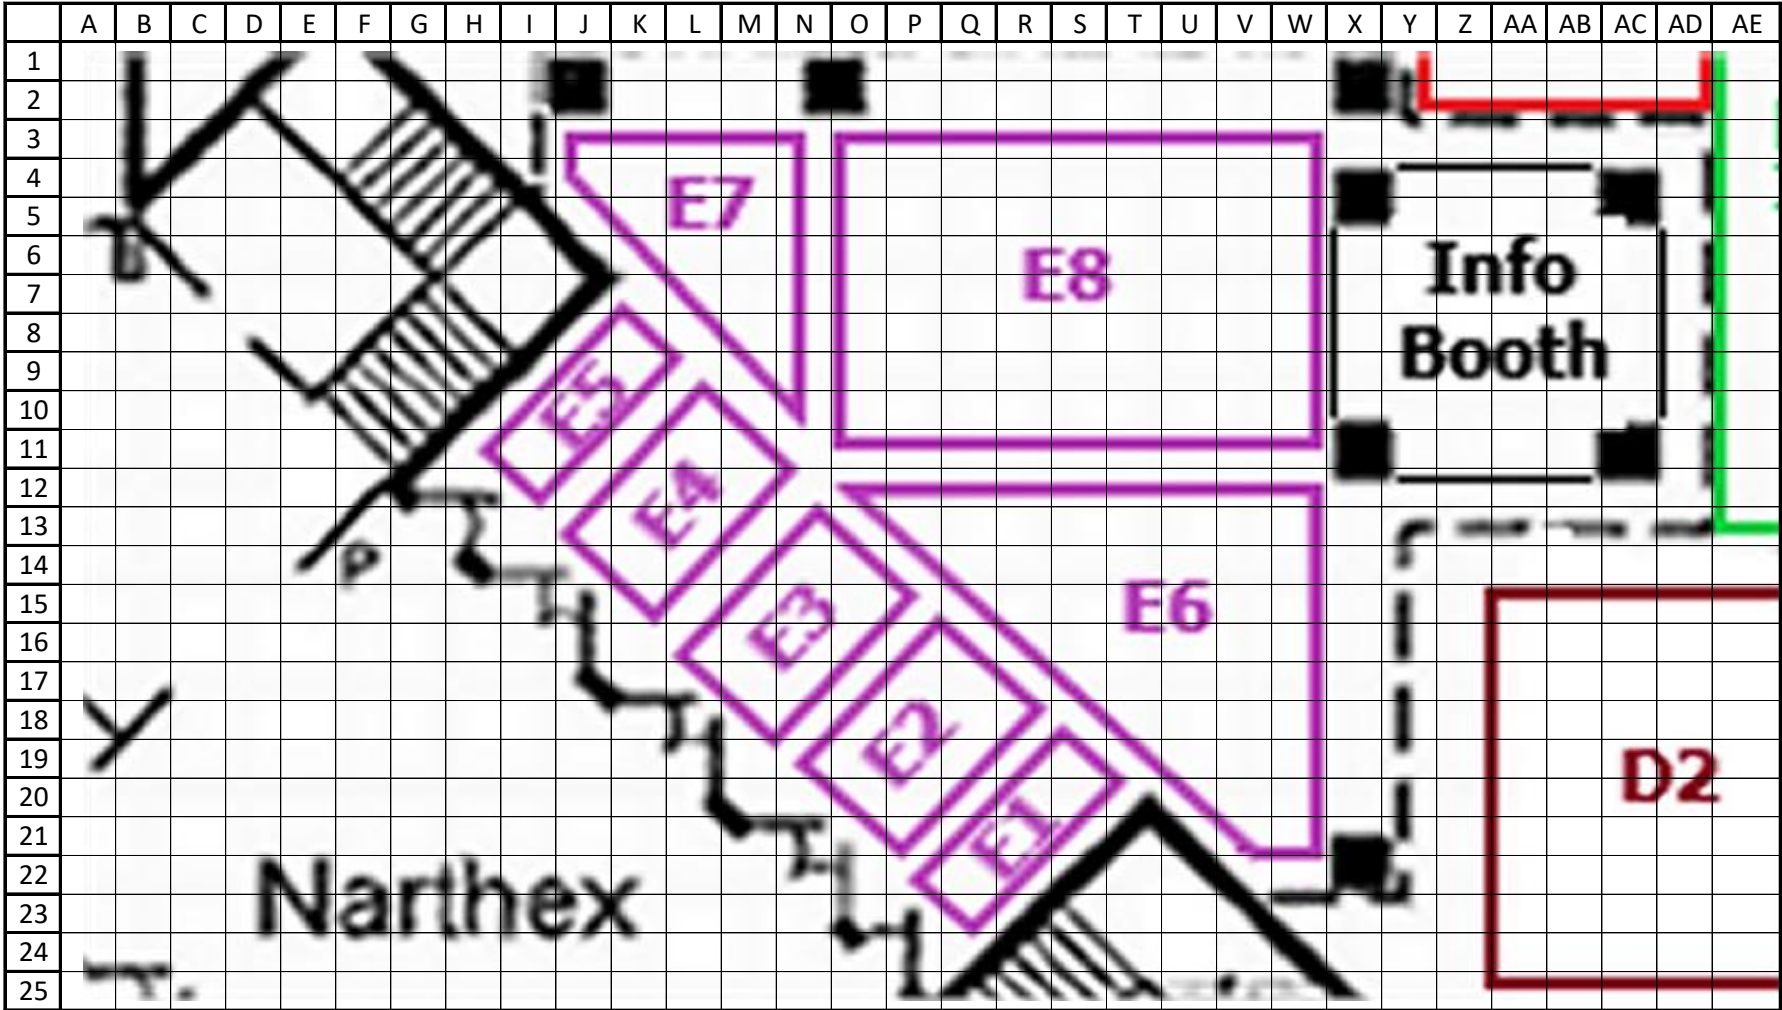

Zones/Sections

Zone A

Zone B

Zone C

Zone D

	A	B	C	D	E	F	G	H	I	J	K	L	M	N	O	P	Q	R	S	T	U	V	W	
1																								
2																								
3																								
4																								
5																								
6																								
7																								
8																								
9																								
10																								
11																								
12																								
13																								
14																								
15																								
16																								
17																								
18																								
19																								
20																								
21																								
22																								

**Tomlison
Plaza**

Zone E

Zone F

Zone G

Name (* - new additions)	Zone/Section	Zone Map Coordinate
A		
Aeling, Rich & Donna	E1	P21
Ahrens, John Darrell*	F4	O13
Akers, John & Irene	B2	O38
Altenbern, Hal & Althea	A4	C10
Alversons	F1	B11
Andersen, Penny and Dick Grandchildren	B1	G40
Andersen/Mitchell	C2	J25
Anderson, Daniel	B6	R14
Anderson, Stuart & Cathleen	C1	I32
Ansley, Brad & Myrna	C2	I25
Ansley, Robert	C3	L18
Arsenault, Ann & Paul	G3	G9
Arsenault, Paul & Ann	D1	V3
Arsenault/Briski	D1	V3
Austin, Christopher Ray	D1	T3
B		
Bagley Family	C5	I3
Bagley, Elijah	C1	J31
Bailey, Earl & Glen Bees	B4	T33
Ball, Bob	E6	T16
Ball, Robert	B3	S38
Balzum Grandchildren	C2	I25
Balzum, Lowell & Cathy	C5	K2
Balzum, Brayden Nelson*	C2	I26
Banner, Paul	B1	B40
Barkley, Janet	C4	K10
Barkley, Joseph & Sara	C4	L9
Barrett, Larry & Jean	D2	E8
Beale, Rev., Les & Janet	E5	J8
Beccue, Marilyn & C David Hauser	E2	Q18
Beccue, Marilyn & C. David Hauser	E6	V14
Beebe Family, Dan & Darlene	B6	R7
Beerbohm, Ken & Millie	D1	M4
Bees, Glenn	A3	J9
Bees, Glenn & Earl Bailey	B4	T33
Beeson, Theresa & Dix	B6	S13
Behneman, John	C1	K30
Bennett, Brandon	C3	I19
Bennett, Brooklyn	D1	J4