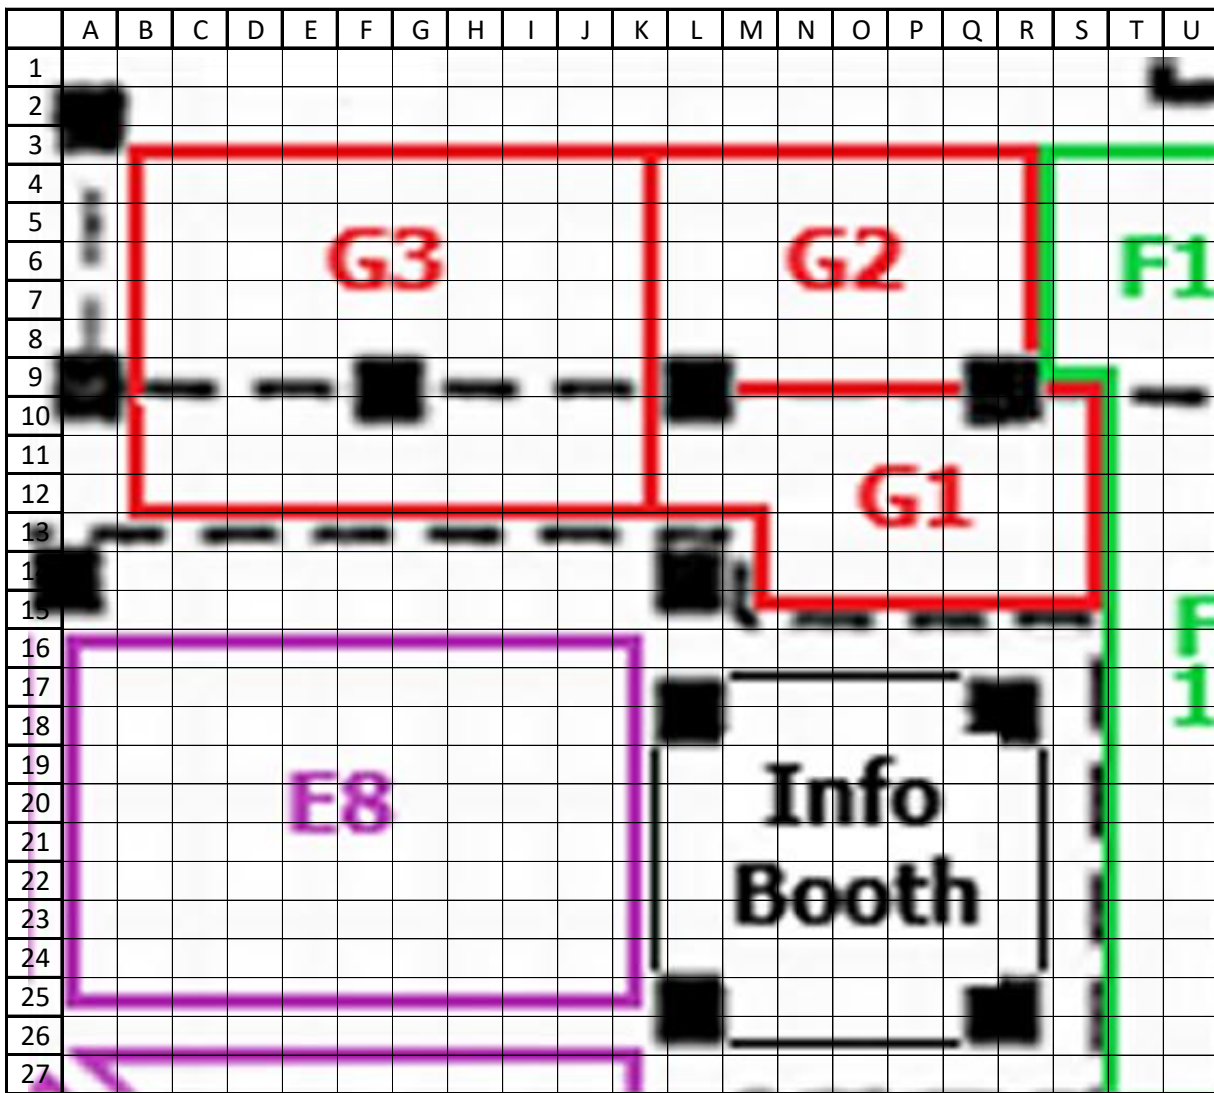

Zones/Sections

Zone A

Zone B

Zone C

Zone D

	A	B	C	D	E	F	G	H	I	J	K	L	M	N	O	P	Q	R	S	T	U	V	W	
1																								
2																								
3																								
4																								
5																								
6																								
7																								
8																								
9																								
10																								
11																								
12																								
13																								
14																								
15																								
16																								
17																								
18																								
19																								
20																								
21																								
22																								

**Tomlison
Plaza**

Zone E

Zone F

Zone G

Name (* - new additions)	Zone/Section	Zone Map Coordinate
A		
Aeling, Rich & Donna	E1	P21
Ahrens, John Darrell*	F4	O13
Akers, John & Irene	B2	O38
Altenbern, Hal & Althea	A4	C10
Alversons	F1	B11
Andersen, Penny and Dick Grandchildren	B1	G40
Andersen/Mitchell	C2	J25
Anderson, Daniel	B6	R14
Anderson, Stuart & Cathleen	C1	I32
Ansley, Brad & Myrna	C2	I25
Ansley, Robert	C3	L18
Arsenault, Ann & Paul	G3	G9
Arsenault, Paul & Ann	D1	V3
Arsenault/Briski	D1	V3
Austin, Christopher Ray	D1	T3
B		
Bagley Family	C5	I3
Bagley, Elijah	C1	J31
Bailey, Earl & Glen Bees	B4	T33
Ball, Bob	E6	T16
Ball, Robert	B3	S38
Balzum Grandchildren	C2	I25
Balzum, Lowell & Cathy	C5	K2
Balzum, Brayden Nelson*	C2	I26
Banner, Paul	B1	B40
Barkley, Janet	C4	K10
Barkley, Joseph & Sara	C4	L9
Barrett, Larry & Jean	D2	E8
Beale, Rev., Les & Janet	E5	J8
Beccue, Marilyn & C David Hauser	E2	Q18
Beccue, Marilyn & C. David Hauser	E6	V14
Beebe Family, Dan & Darlene	B6	R7
Beerbohm, Ken & Millie	D1	M4
Bees, Glenn	A3	J9
Bees, Glenn & Earl Bailey	B4	T33
Beeson, Theresa & Dix	B6	S13
Behneman, John	C1	K30
Bennett, Brandon	C3	I19
Bennett, Brooklyn	D1	J4