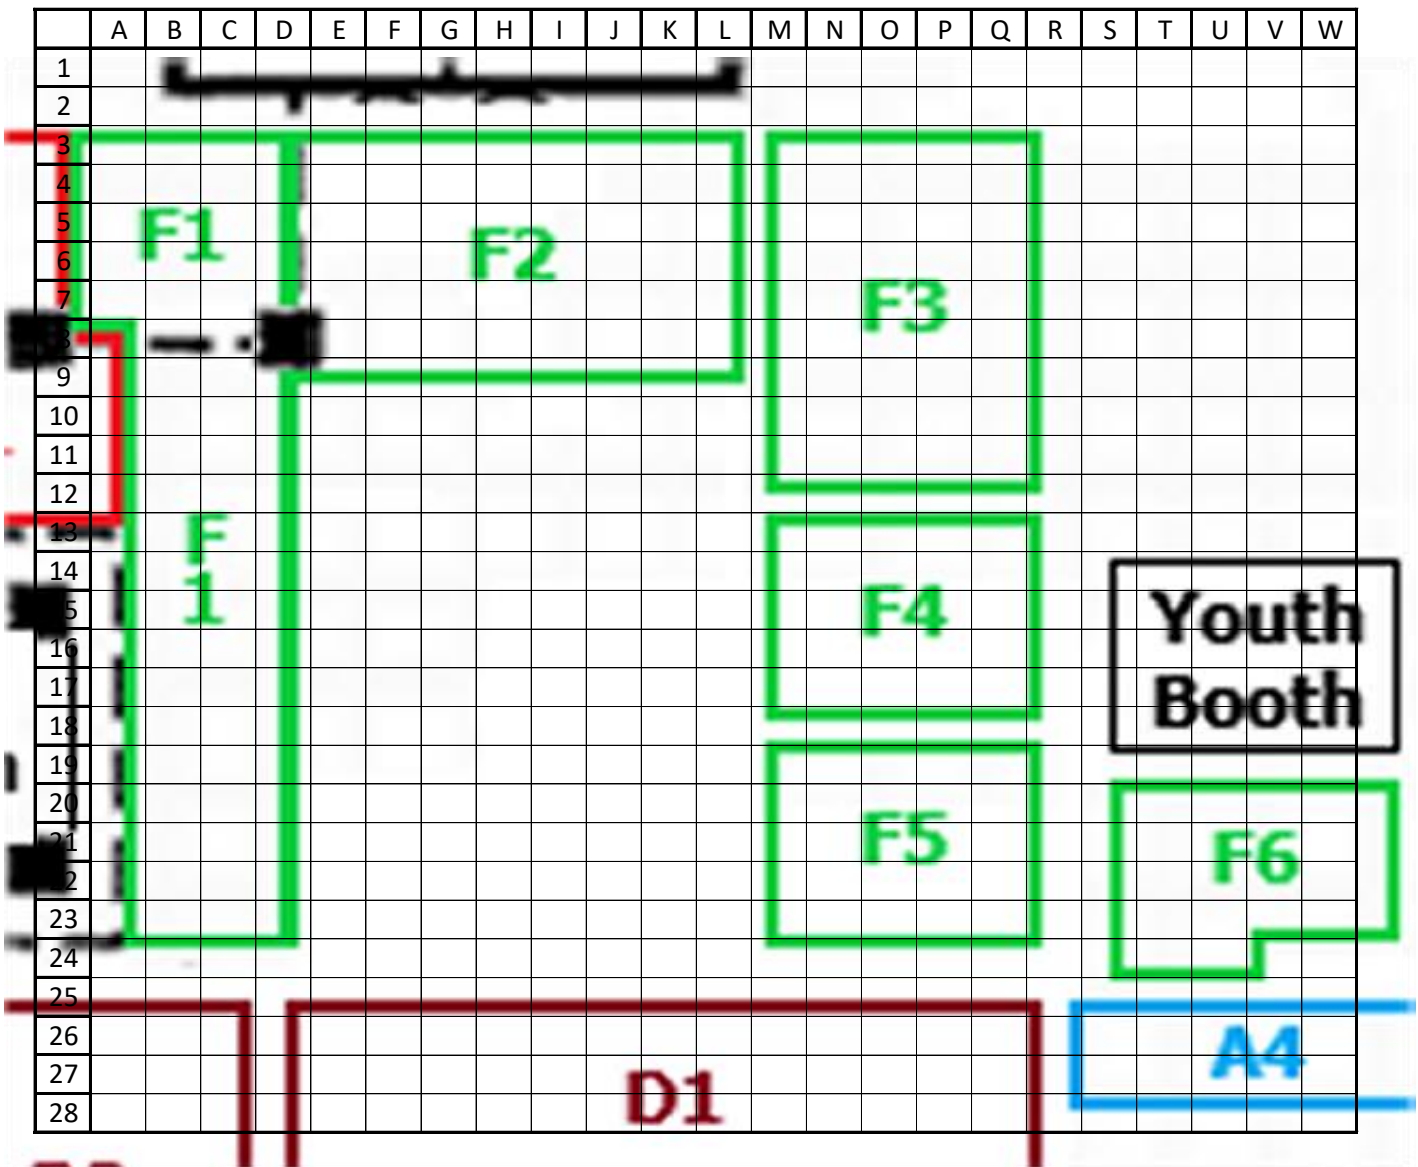

Zones/Sections

Zone A

Zone B

Zone C

Zone D

	A	B	C	D	E	F	G	H	I	J	K	L	M	N	O	P	Q	R	S	T	U	V	W	
1																								
2																								
3																								
4																								
5																								
6																								
7																								
8																								
9																								
10																								
11																								
12																								
13																								
14																								
15																								
16																								
17																								
18																								
19																								
20																								
21																								
22																								

**Tomlison
Plaza**

Zone E

Zone F

Zone G

Name (* - new additions)	Zone/Section	Zone Map Coordinate
A		
Aeling, Rich & Donna	E1	P21
Ahrens, John Darrell*	F4	O13
Akers, John & Irene	B2	O38
Altenbern, Hal & Althea	A4	C10
Alversons	F1	B11
Andersen, Penny and Dick Grandchildren	B1	G40
Andersen/Mitchell	C2	J25
Anderson, Daniel	B6	R14
Anderson, Stuart & Cathleen	C1	I32
Ansley, Brad & Myrna	C2	I25
Ansley, Robert	C3	L18
Arsenault, Ann & Paul	G3	G9
Arsenault, Paul & Ann	D1	V3
Arsenault/Briski	D1	V3
Austin, Christopher Ray	D1	T3
B		
Bagley Family	C5	I3
Bagley, Elijah	C1	J31
Bailey, Earl & Glen Bees	B4	T33
Ball, Bob	E6	T16
Ball, Robert	B3	S38
Balzum Grandchildren	C2	I25
Balzum, Lowell & Cathy	C5	K2
Balzum, Brayden Nelson*	C2	I26
Banner, Paul	B1	B40
Barkley, Janet	C4	K10
Barkley, Joseph & Sara	C4	L9
Barrett, Larry & Jean	D2	E8
Beale, Rev., Les & Janet	E5	J8
Beccue, Marilyn & C David Hauser	E2	Q18
Beccue, Marilyn & C. David Hauser	E6	V14
Beebe Family, Dan & Darlene	B6	R7
Beerbohm, Ken & Millie	D1	M4
Bees, Glenn	A3	J9
Bees, Glenn & Earl Bailey	B4	T33
Beeson, Theresa & Dix	B6	S13
Behneman, John	C1	K30
Bennett, Brandon	C3	I19
Bennett, Brooklyn	D1	J4