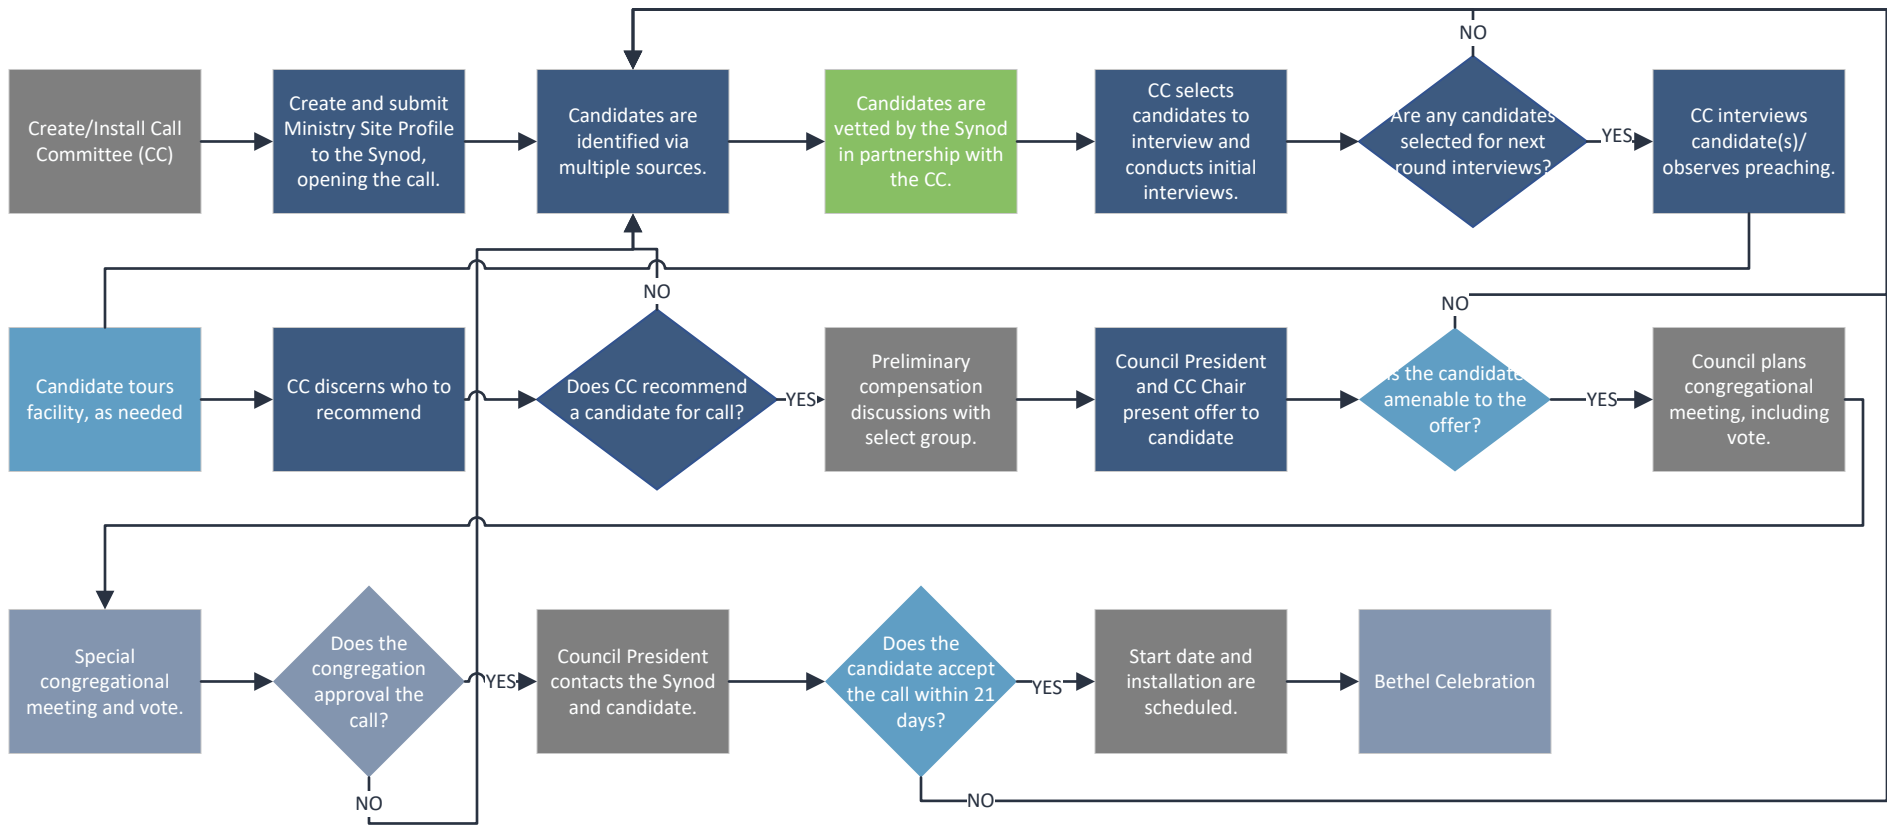

Bethel Call Committee Workflow

The Bethel Call Committee and the NW Synod of WI are supportive partners in the quest to call Bethel's next lead pastor.