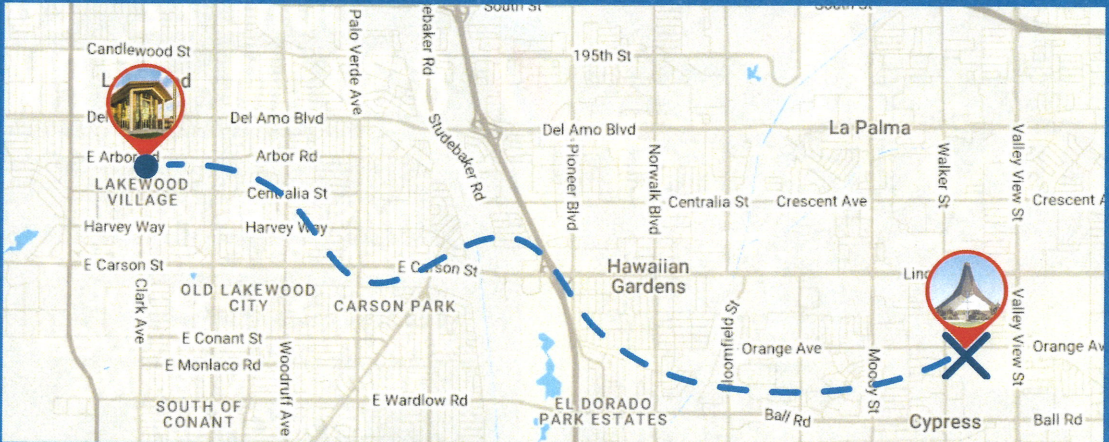

scan me to
volunteer!

scan me to
register!

QUESTIONS? PLEASE CONTACT KAYLEIGH LOPEZ AT [KLOPEZ@BETHANYLUTHERAN.ORG](mailto:klopez@bethanylutheran.org)

CYPRESS IS OPEN!

WE'RE EXCITED TO WELCOME YOU BACK TO SUNDAY MORNING WORSHIP AT OUR CYPRESS CAMPUS, NOW MEETING WEEKLY AT 11:10 AM! AND BEGINNING APRIL 15, JOIN US FOR OUR NEW WEDNESDAY NIGHT SERIES, **COMMONTABLE**, WHERE WE GATHER AROUND THE SHARED TRUTHS OF OUR FAITH THROUGH WORSHIP, SCRIPTURE, TEACHING, PRAYER, AND CONVERSATION. GRAB A SEAT. WE'D LOVE TO HAVE YOU WITH US.

WHERE IS THIS BEAUTIFUL, NEWLY-REMODELED CYPRESS CAMPUS YOU ASK? CHECK OUT THE MAP BELOW!

DISCLAIMER: This map is a creative illustration provided for general reference and enjoyment. It is not intended for navigation. While care has been taken in its creation, Bethany Lutheran Church assumes no liability for any errors or omissions.