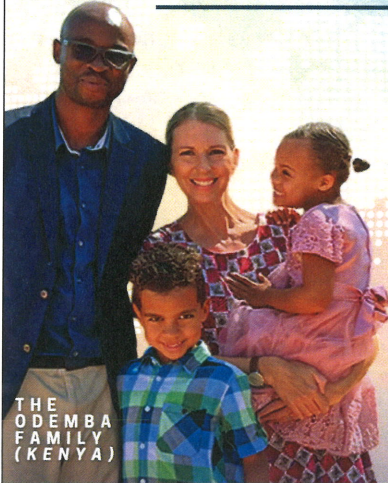

We look forward to gathering together again soon!

Serving Passionately: Ephesians 2:10

JOIN US FOR COMMONTABLE ON WEDNESDAY, JULY 8TH!

Our missionary, Britt Odemba, will join be joining us to share the news about Project 24 and what the Lord is doing in Kenya!