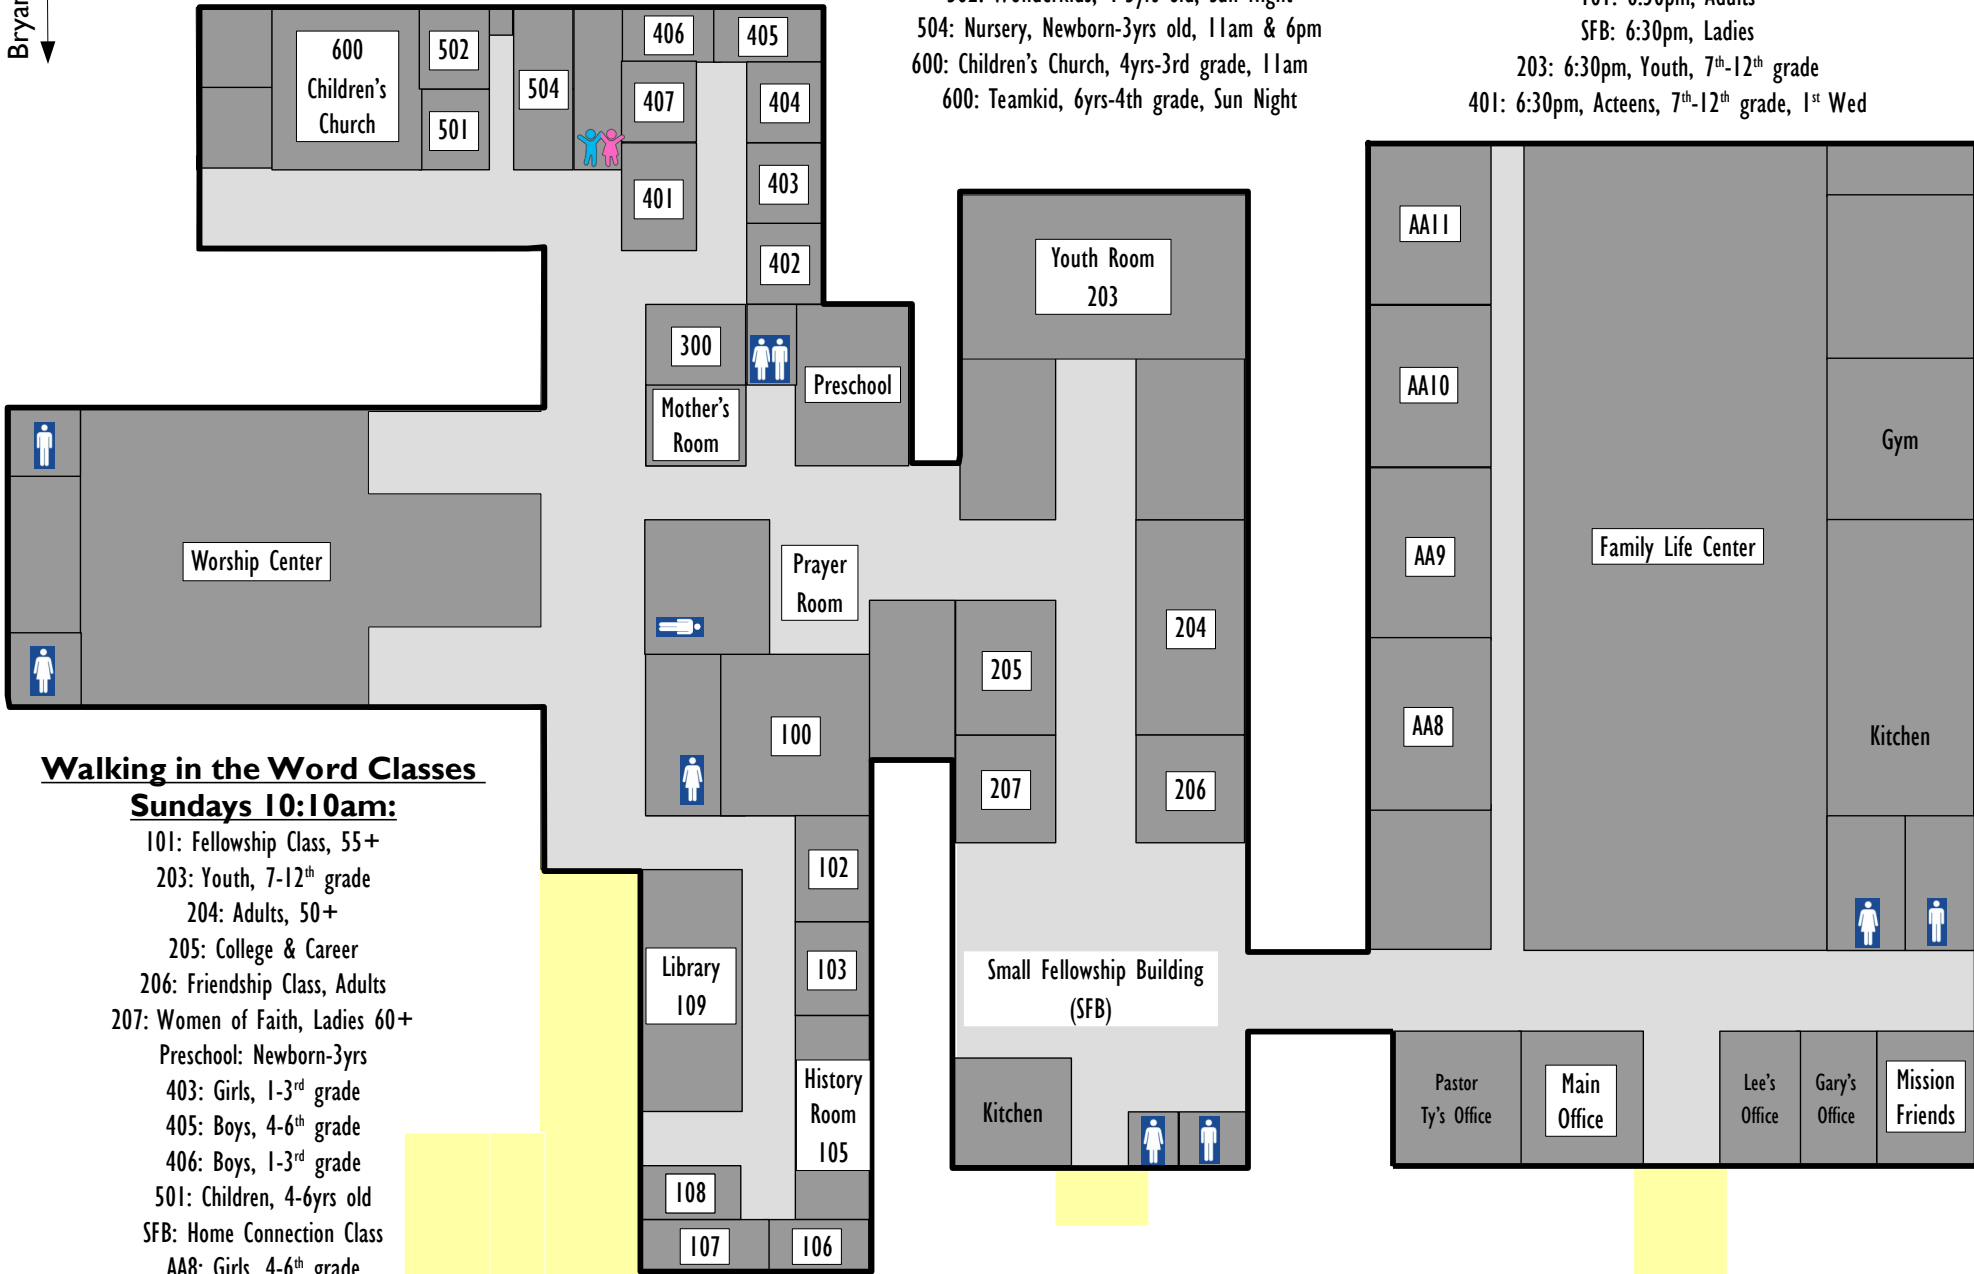

# Fairview

BAPTIST CHURCH  
Spartanburg

## Sundays at Fairview Baptist

- Worship Center: 9am, 11am, & 6pm
- 502: Wonderkids, 4-5yrs old, Sun Night
- 504: Nursery, Newborn-3yrs old, 11am & 6pm
- 600: Children's Church, 4yrs-3rd grade, 11am
- 600: Teamkid, 6yrs-4th grade, Sun Night

## Wednesday Bible Studies

- SFB: 10:30am, Adults
- 101: 6:30pm, Adults
- SFB: 6:30pm, Ladies
- 203: 6:30pm, Youth, 7<sup>th</sup>-12<sup>th</sup> grade
- 401: 6:30pm, Acteens, 7<sup>th</sup>-12<sup>th</sup> grade, 1<sup>st</sup> Wed