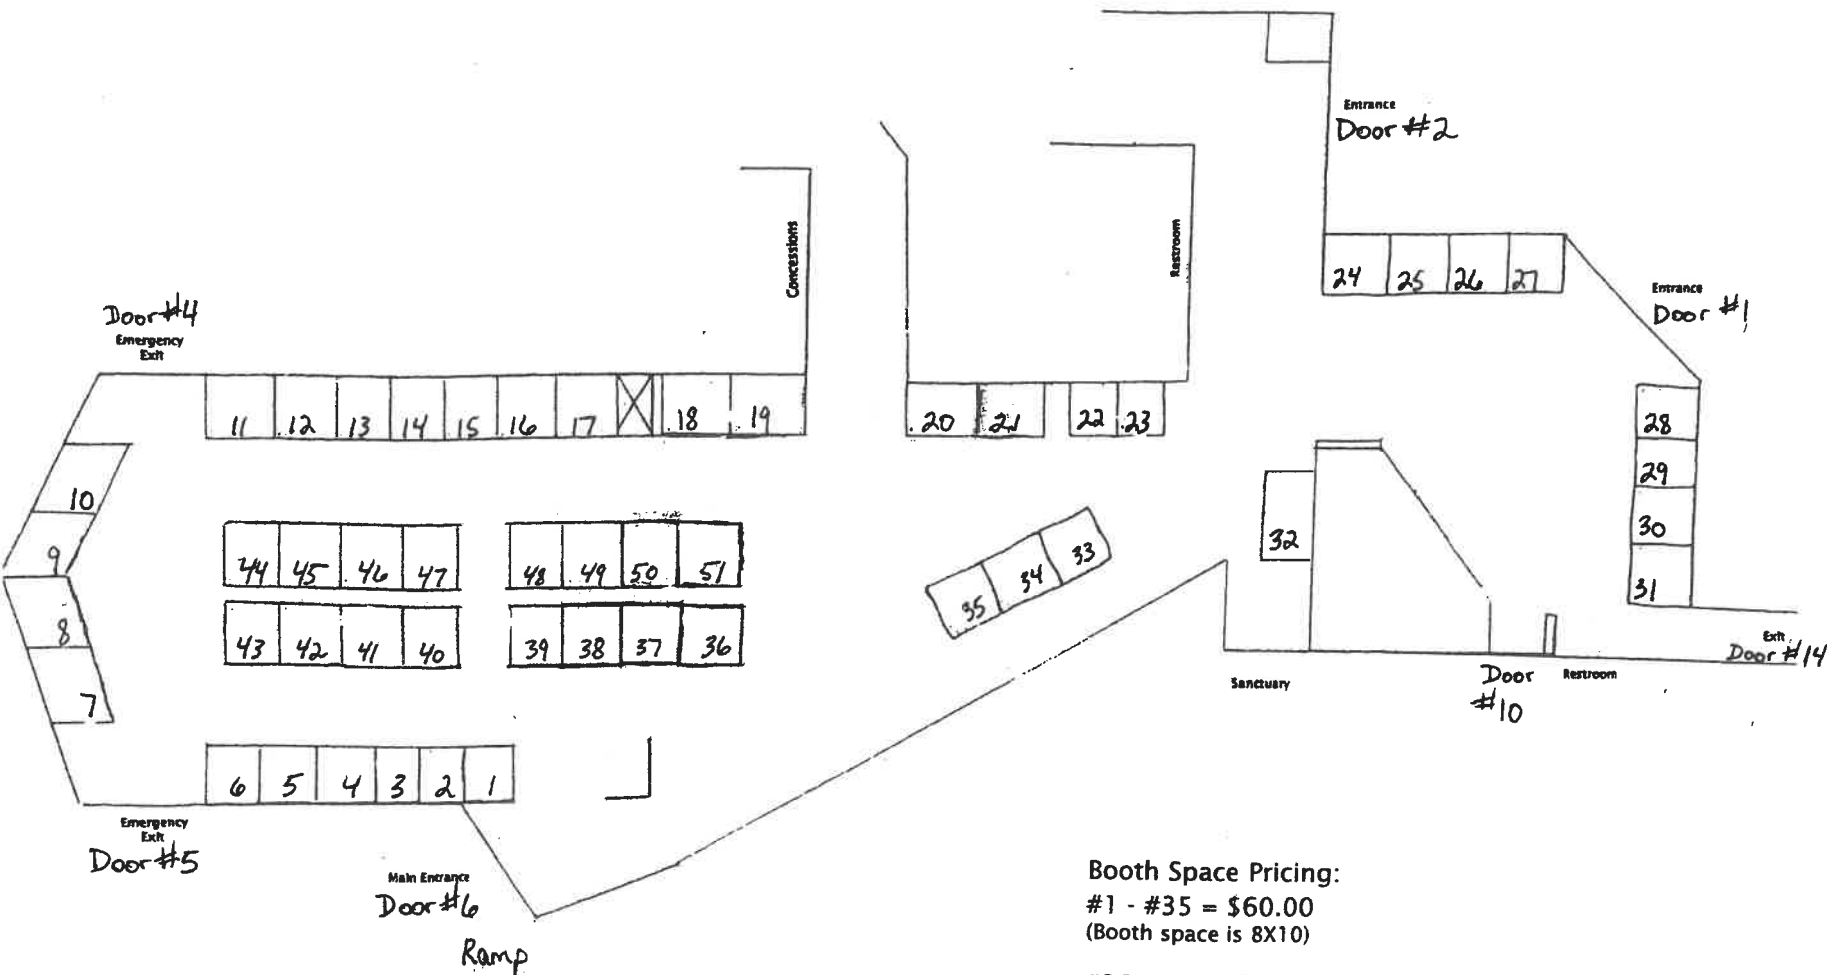

Faith Lutheran Holiday Craft Fair

Booth Space Pricing:

#1 - #35 = \$60.00
(Booth space is 8X10)

#36 - #51 = \$50.00
(Booth space is 8X8)

Note: Booths #1 - #31 have access to electricity