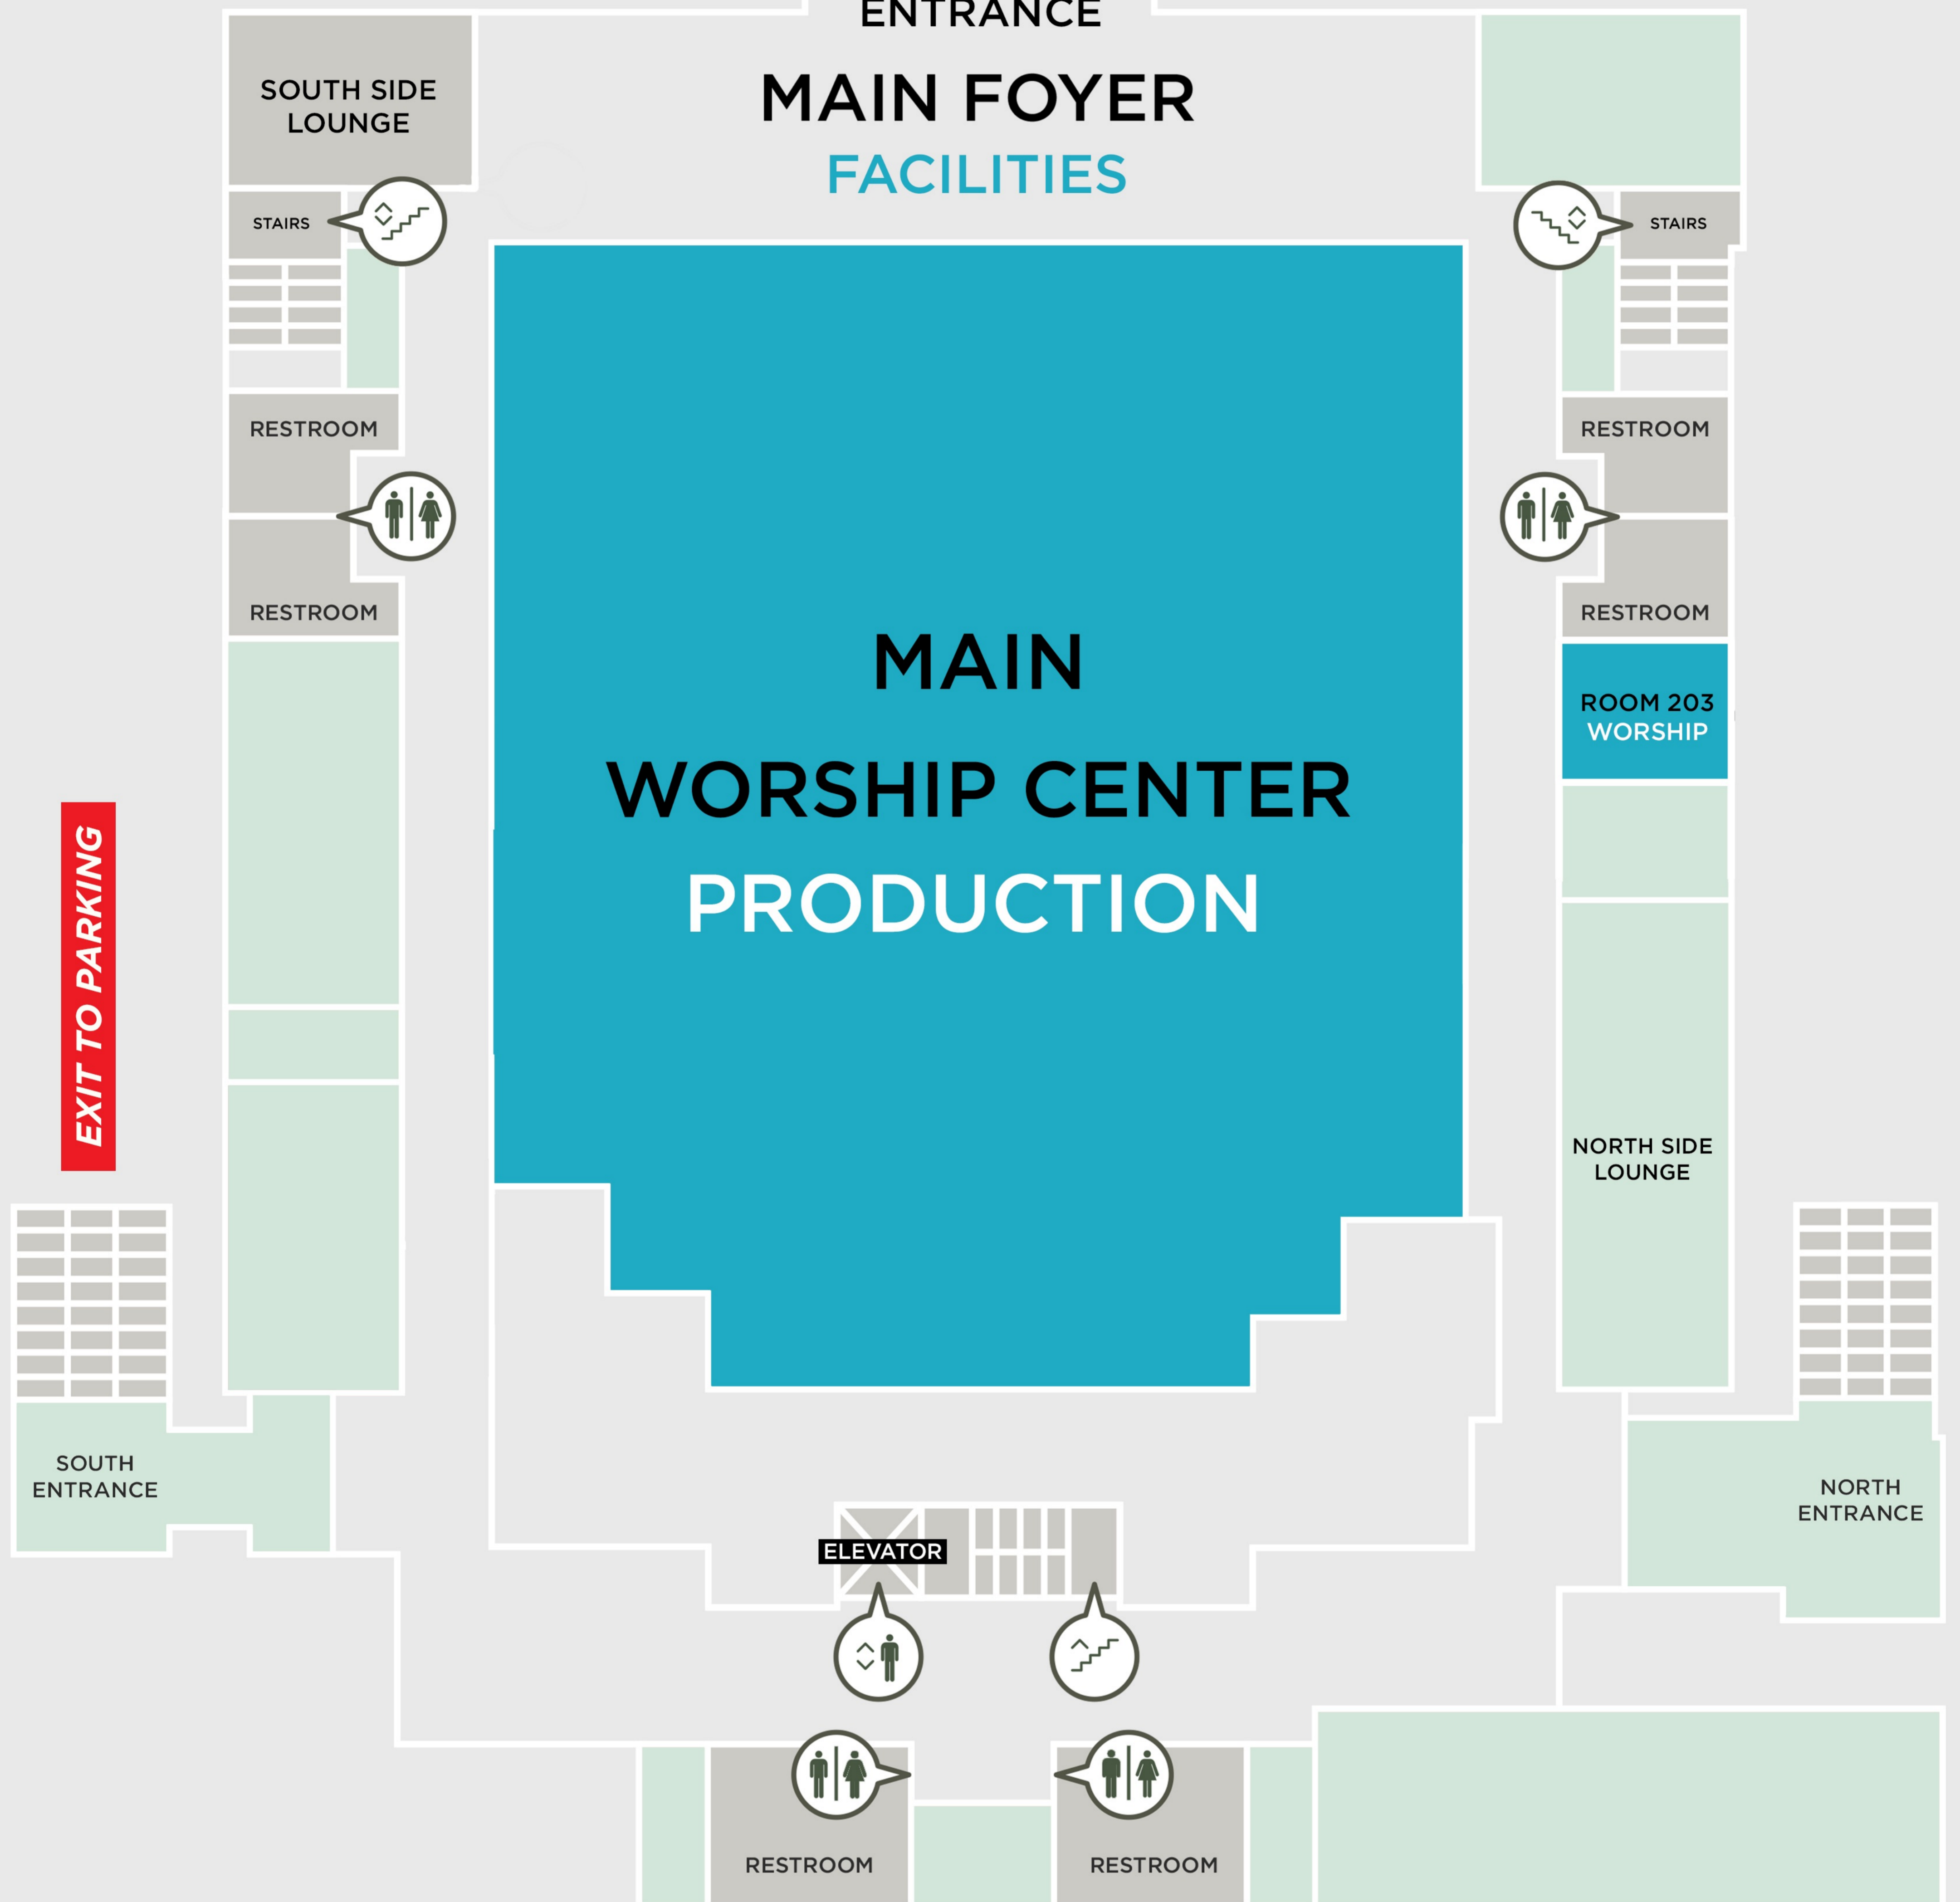

# 1<sup>ST</sup> FLOOR MAP

MEET UPS HAPPENING ON THIS FLOOR:

Pastors Panel | **South Chapel**

Kids | **Room 101**

Discipleships | **Room 107**

Creative | **Room 113**

# 2<sup>ND</sup> FLOOR MAP

REDEEMER CAFE (FRONT LAWN) | YOUTH

MAIN  
ENTRANCE

MAIN FOYER  
FACILITIES

MAIN  
WORSHIP CENTER  
PRODUCTION

THINGS HAPPENING ON THIS FLOOR:

Youth | Redeemer Cafe (Front Lawn)  
Facilities | Main Foyer  
Production | Main Worship Center  
Worship | Room 203