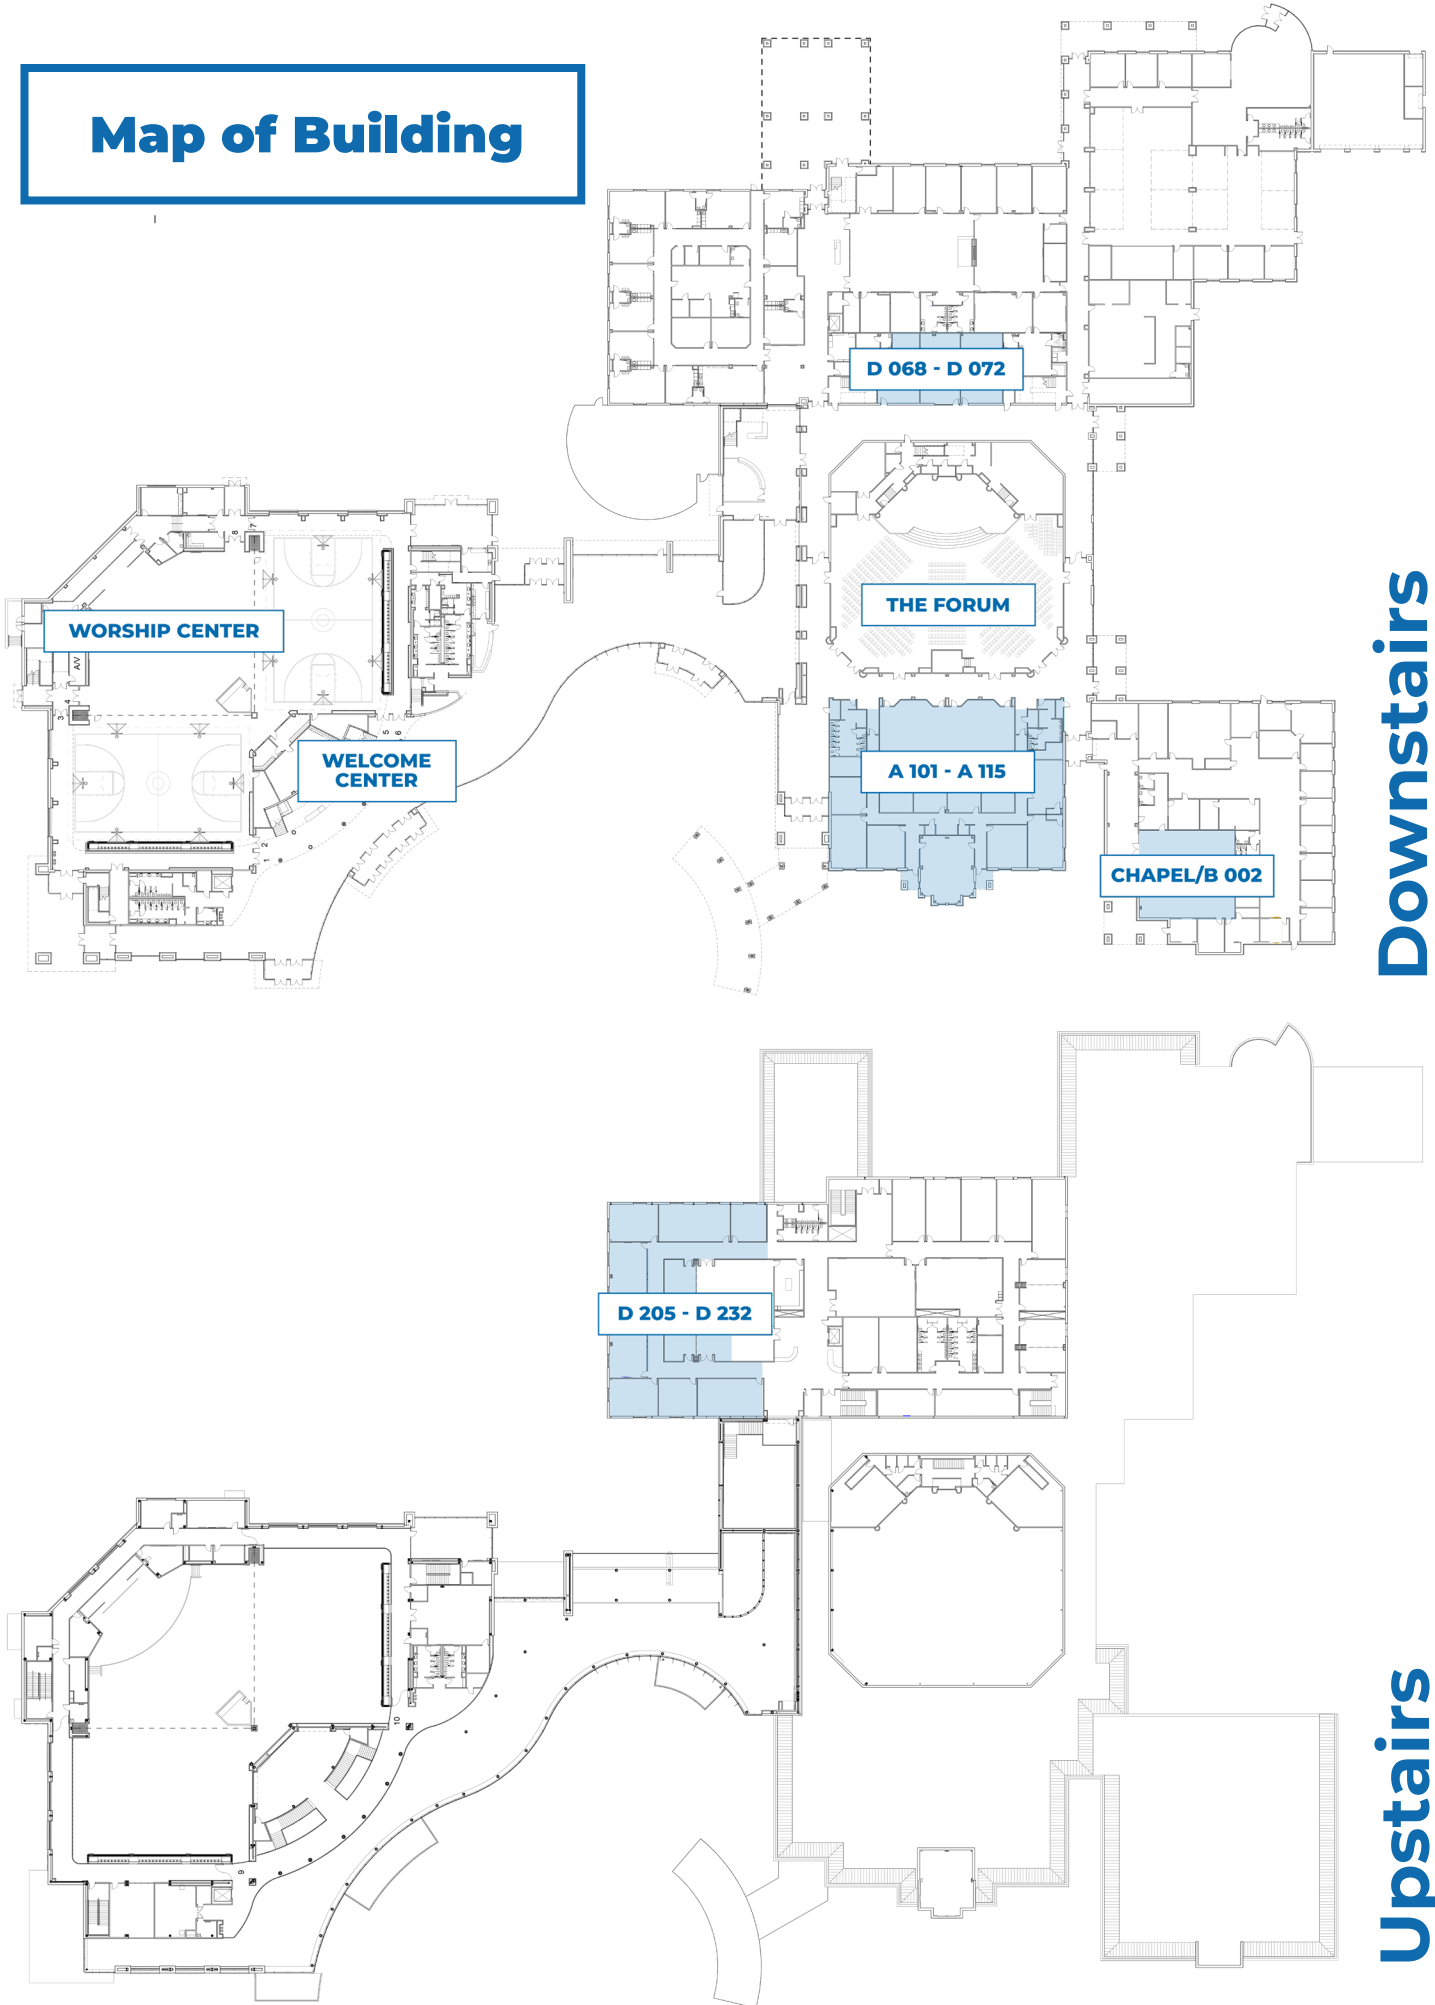

11:00 A.M.

ROOM	GROUP	LEADER
D 208-209	College and Career (18-24)	Robert Dobbs
A 105	Young Couples w/wo Kids	Mike Middlebrooks
D 068	Young Adults	Joe Hawthorne
D 207	Young Families with Kids	Jeremy Wade
D 231	Young Couples w/wo Kids	Taylor Ainsworth and Mitch Barton
A 107	Median Couples and Singles	Bill Jones
A 110	Median Couples and Singles	Warren Lynch
D 072	Median Families with Students	Brad Davis
D 230	Median Couples and Singles	Michael Idemudia
A 101-102	Senior Couples and Singles	Ken Morrill
A 112	Senior Couples and Singles	Gene Walker
A 113	Median Couples and Singles	Rod Cushing & Will Owens
D 070	Median Couples and Singles	Henry Heredia

Young: approx. age 20s - 30s

Median: approx. age 40s - 60s

November 19, 2024 8:25 AM

Map of Building

Downstairs

Upstairs