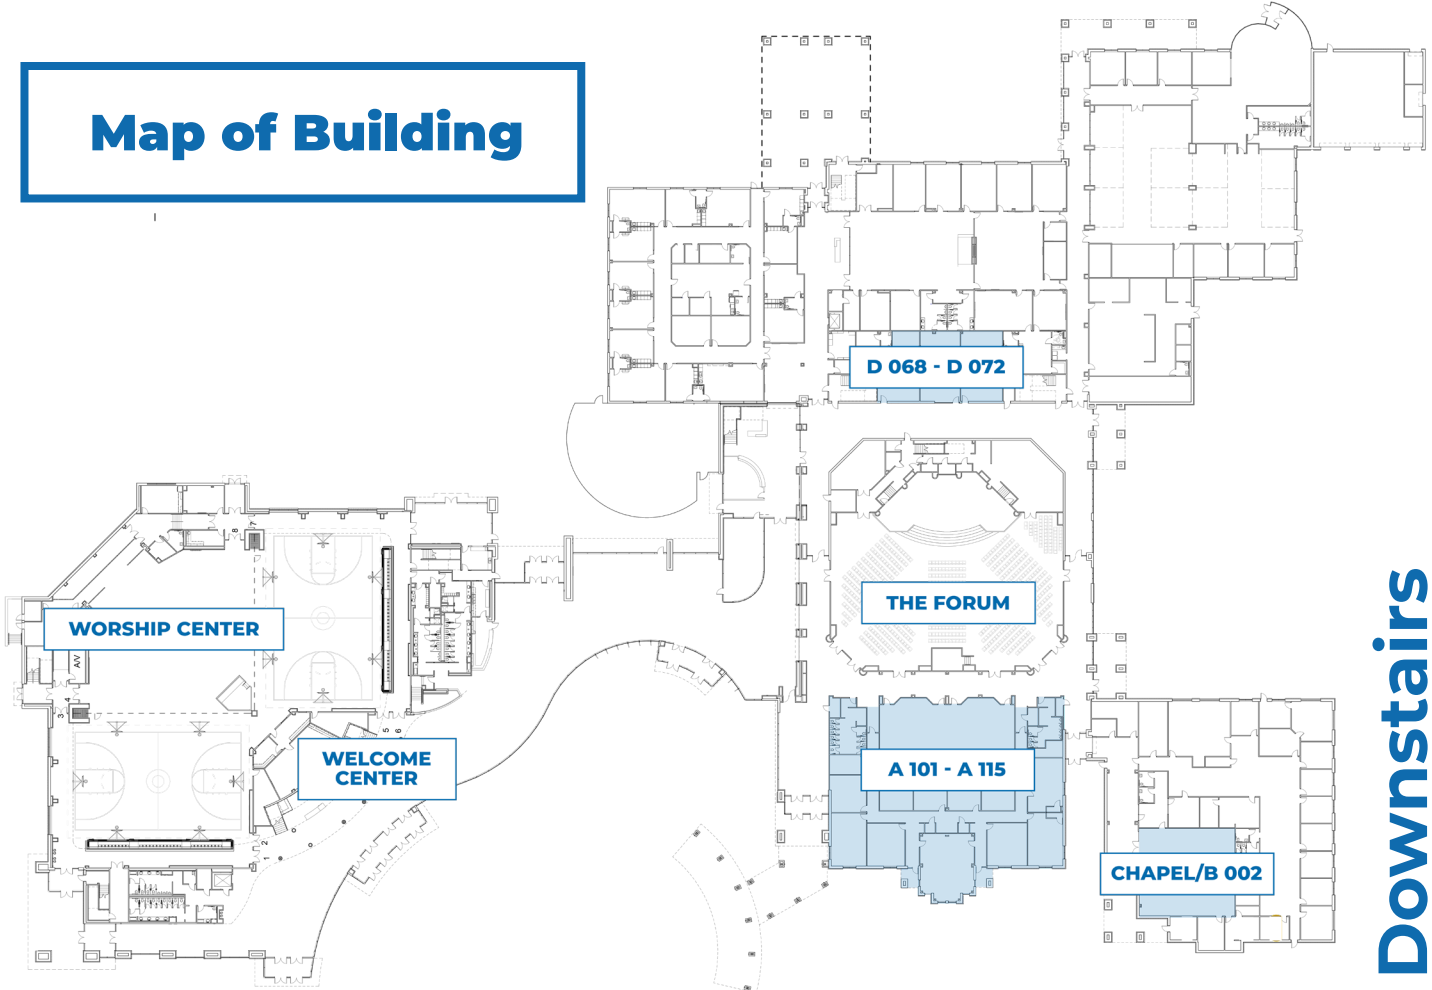

11:00 A.M.

ROOM	GROUP	LEADER
D 208-209	College and Career (18-24)	Robert Dobbs
A 105	Young Couples w/wo Kids	Mike Middlebrooks
D 068	Young Adults	Joe Hawthorne
D 207	Young Families with Kids	Jeremy Wade
D 231	Young Couples w/wo Kids	Taylor Ainsworth and Mitch Barton
A 107	Median Couples and Singles	Bill Jones
A 110	Median Couples and Singles	Warren Lynch
D 072	Median Families with Students	Brad Davis
D 230	Median Couples and Singles	Michael Idemudia
A 101-102	Senior Couples and Singles	Ken Morrill
A 103-104	Median Couples and Singles	Henry Heredia
A 112	Senior Couples and Singles	Gene Walker
A 113	Median Couples and Singles	Rod Cushing & Will Owens

Young: approx. age 20s - 30s

Median: approx. age 40s - 60s

January 14, 2025 2:49 PM

Map of Building

Downstairs

Upstairs