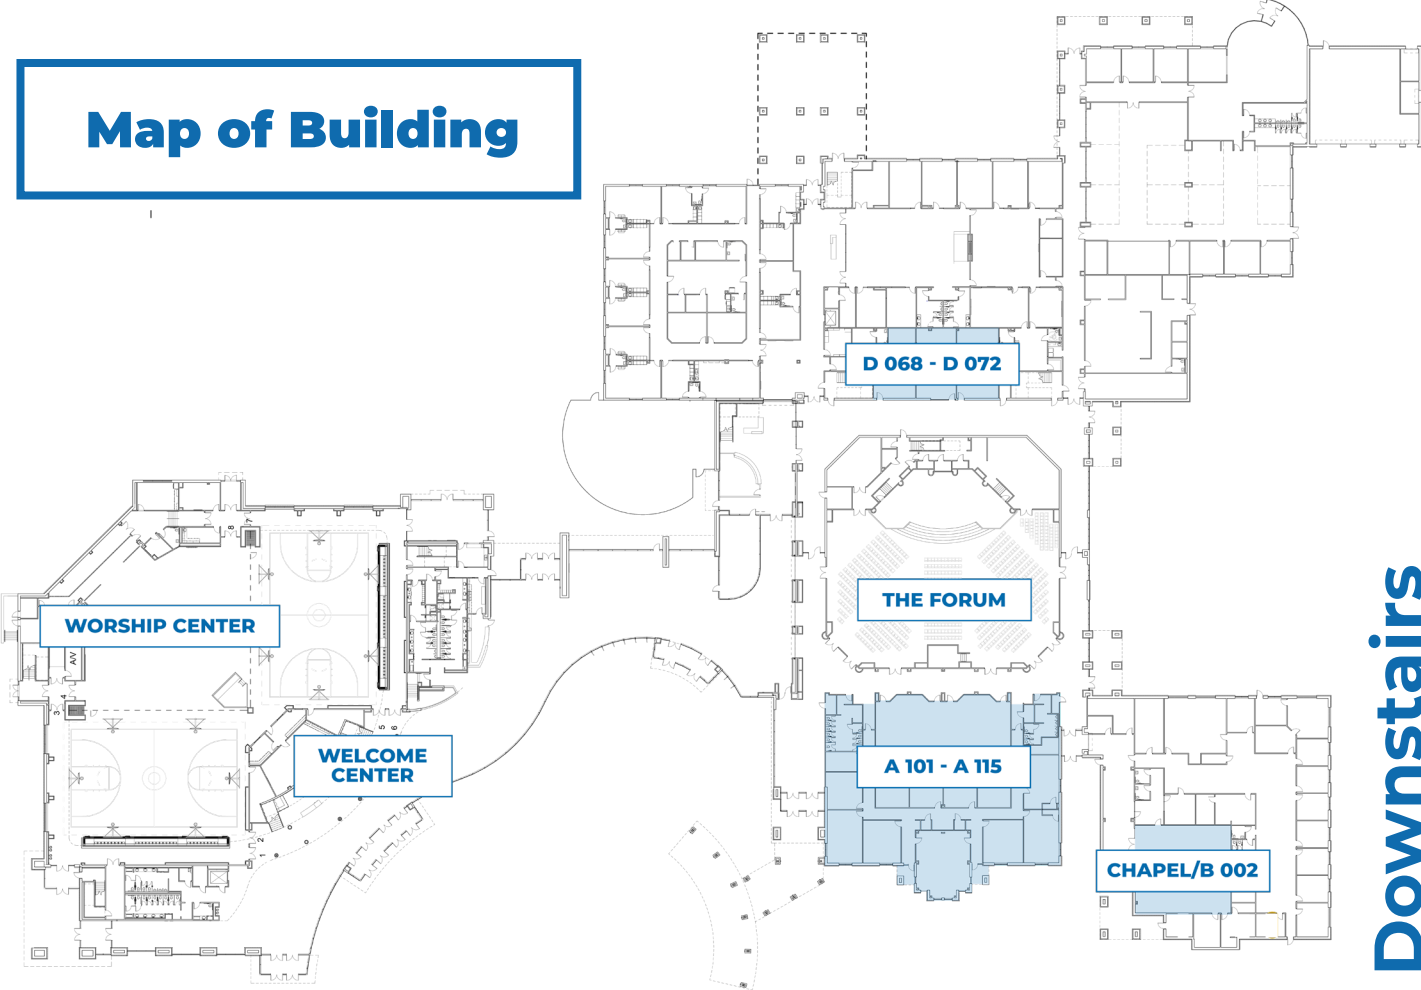

11:00 A.M.

ROOM	GROUP	LEADER
D 208-209	College and Career (18-24)	Robert Dobbs
A 105	Young Couples w/wo Kids	Mike Middlebrooks
D 068	Young Adults	Joe Hawthorne
D 207	Young Families with Kids	Jeremy Wade
D 231	Young Couples w/wo Kids	Taylor Ainsworth and Mitch Barton
A 107	Median Couples and Singles	Bill Jones
A 110	Median Couples and Singles	Warren Lynch
D 072	Median Families with Students	Brad Davis
D 230	Median Couples and Singles	Michael Idemudia
A 101-102	Senior Couples and Singles	Ken Morrill
A 103-104	Median Couples and Singles	Henry Heredia
A 112	Senior Couples and Singles	Gene Walker
A 113	Median Couples and Singles	Rod Cushing & Will Owens

Young: approx. age 20s - 30s

Median: approx. age 40s - 60s

Senior: approx. age 65+

Map of Building

Downstairs

Upstairs