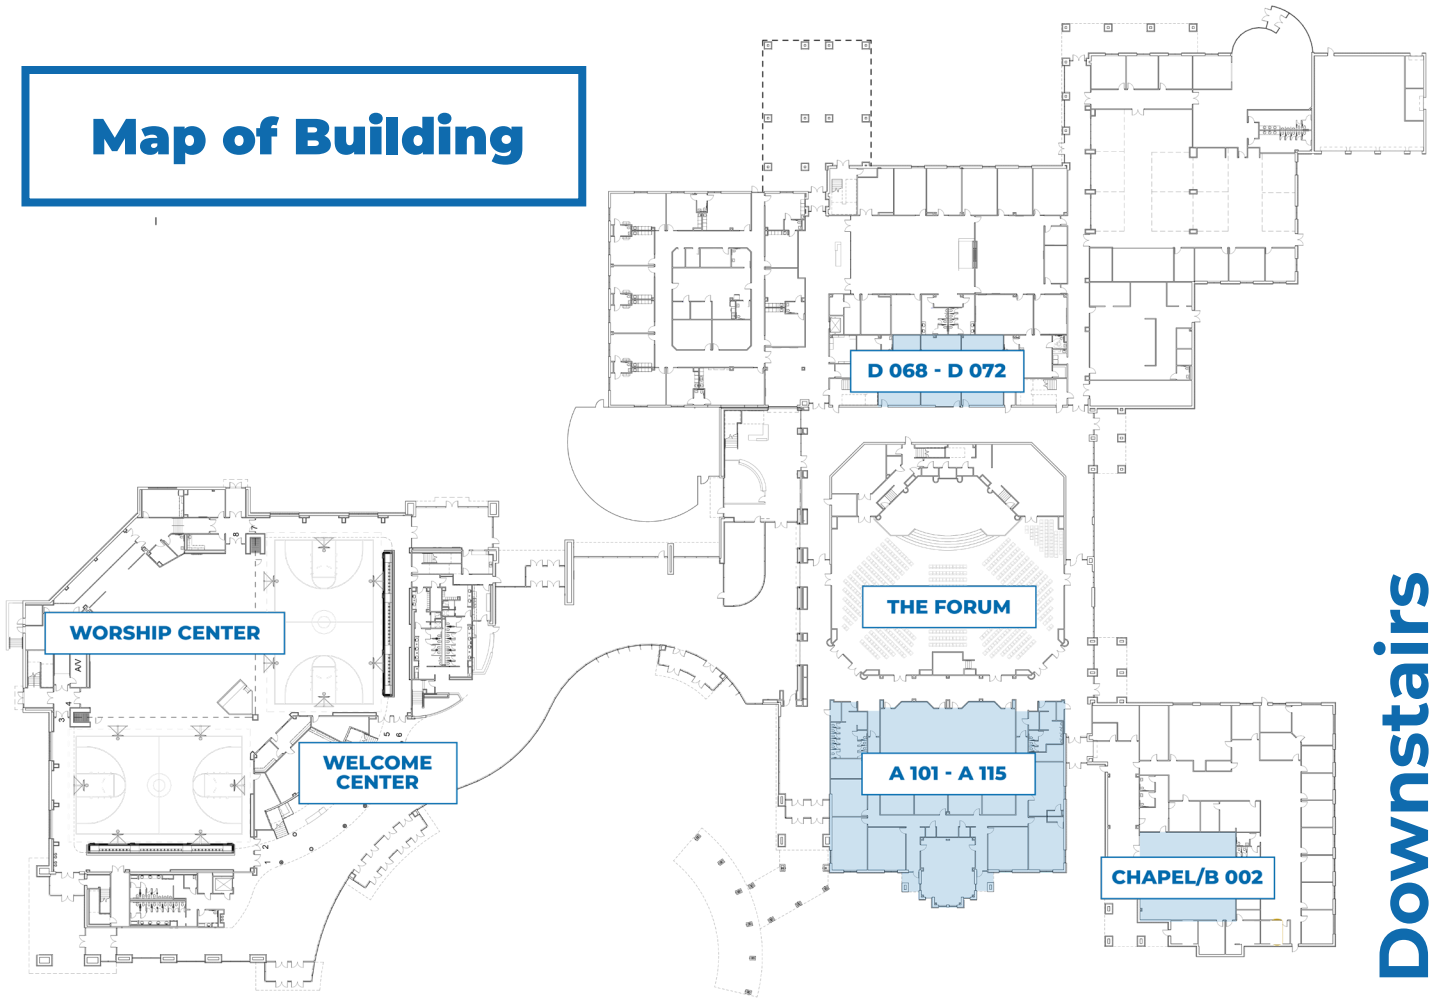

## 11:00 A.M.

ROOM	GROUP	LEADER
A 107	Median Couples and Singles	Bill Jones
A 110	Median Couples and Singles	Warren Lynch
A 101-102	Senior Couples and Singles	Ken Morrill
A 112	Senior Couples and Singles	Gene Walker
A 113	Median Couples and Singles	Rod Cushing & Will Owens

# Map of Building

**Downstairs**

**Upstairs**