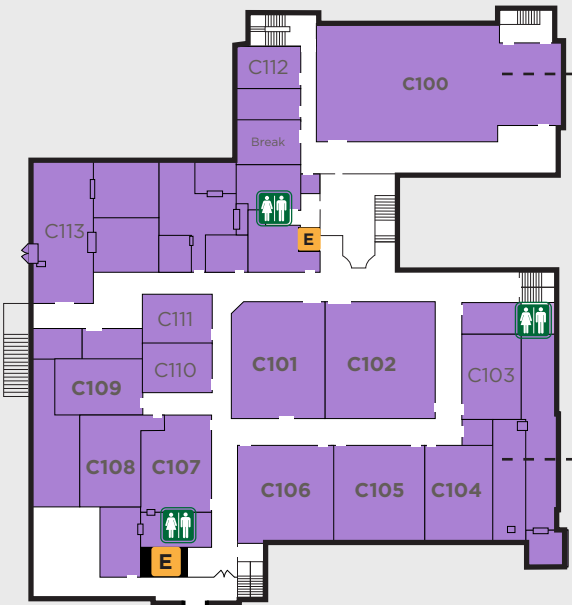

C
Basement

To D Building

To C Building

D
Basement

C
Building

B
Building

A
Building

To E Building

D
Building

LEGEND

- Restroom
- Elevator
- Entrance

Class	Room
Adult	
Acts 2:42	DB09
Cana	E2139 (College Classroom)
College	w/Crossroads (Fellowship Hall)
Cornerstone	E105
Covenant Women's Bible Study	B Large Conf. Room
Crossroads	Fellowship Hall (East Side)
Emmaus	DB11
FaithWorks	Salmon Room
Fellowship Class	B100
Growing In Grace	DB02 (PDS Cafeteria)
International Christian Fellowship	DB08
Kairos	E2121 (Quest Room)
Renewal	EC1114 (Octagon Room)
The Senior Class	C310
Single Adults at Second	B101
Sojourners	Fellowship Hall (West Side)
The Wanderers	B102