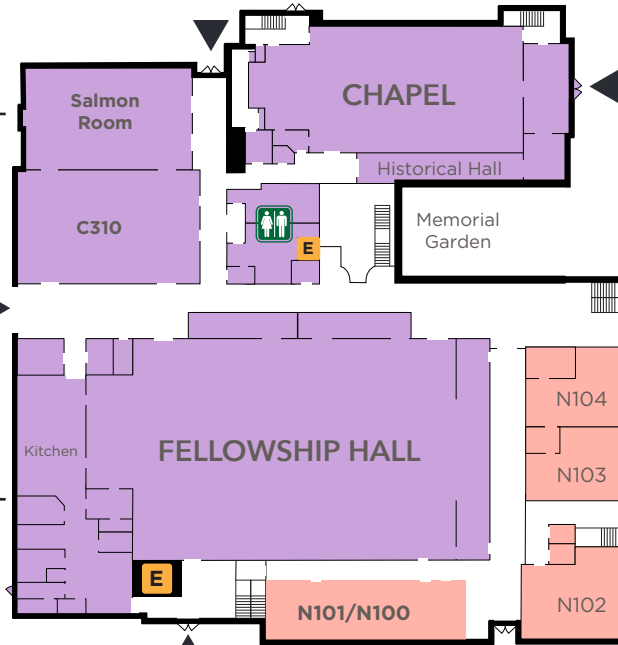

C
Basement

To D Building

To C Building

D
Basement

C
Building

B
Building

A
Building

To E Building

D
Building

LEGEND

- Restroom
- Elevator
- Entrance

Class	Room
Adult	
Acts 2:42	DB09
Cana	E2139 (College Classroom)
College	w/Crossroads (Fellowship Hall)
Cornerstone	E105
Covenant Women's Bible Study	B Large Conf. Room
Crossroads	Fellowship Hall (East Side)
Emmaus	DB11
FaithWorks	Salmon Room
Fellowship Class	B100
Growing In Grace	DB02 (PDS Cafeteria)
International Christian Fellowship	DB08
Kairos	E2121 (Quest Room)
Renewal	EC1114 (Octagon Room)
The Senior Class	C310
Single Adults at Second	B101
Sojourners	Fellowship Hall (West Side)
The Wanderers	B102