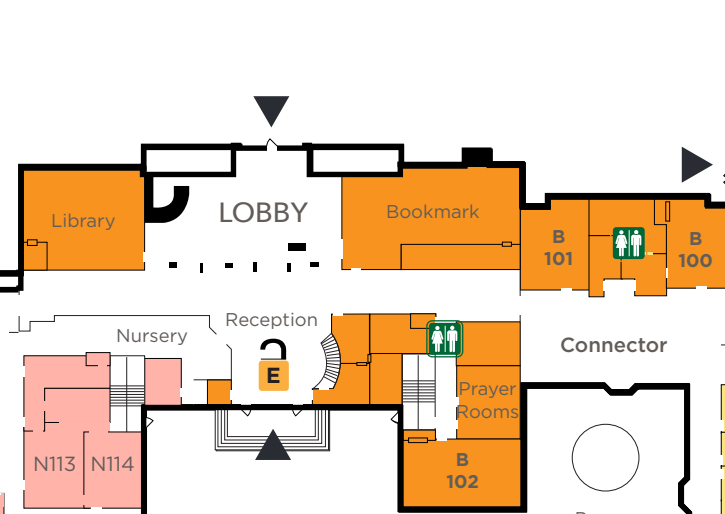

C
Basement

To D Building

To C Building

D
Basement

C
Building

B
Building

A
Building

To E Building

D
Building

LEGEND

- Restroom
- Elevator
- Entrance

Class	Room
Adult	
Acts 2:42	DB09
Cana	E2139 (College Classroom)
College	w/Crossroads (Fellowship Hall)
Cornerstone	E105
Covenant Women's Bible Study	B Large Conf. Room
Crossroads	Fellowship Hall (East Side)
Emmaus	DB11
FaithWorks	Salmon Room
Fellowship Class	B100
Growing In Grace	DB02 (PDS Cafeteria)
International Christian Fellowship	DB08
Kairos	E2121 (Quest Room)
Renewal	EC1114 (Octagon Room)
The Senior Class	C310
Single Adults at Second	B101
Sojourners	Fellowship Hall (West Side)
The Wanderers	B102