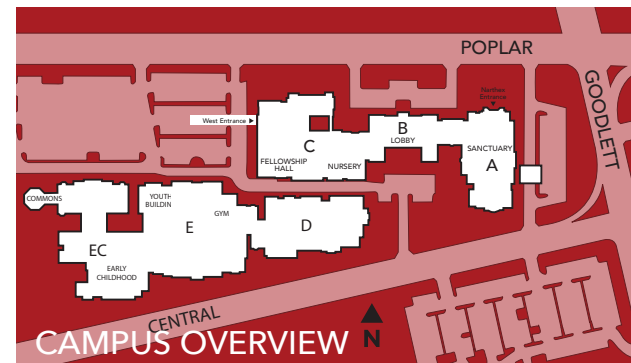

C
Basement

To D Building

To C Building

D
Basement

C
Building

B
Building

A
Building

To E Building

D
Building

LEGEND

- Restroom
- Elevator
- Entrance

Class	Room
Adult	
Acts 2:42	DB09
Cana	E2139 (College Classroom)
College	w/Crossroads (Fellowship Hall)
Cornerstone	E105
Covenant Women's Bible Study	B Large Conf. Room
Crossroads	Fellowship Hall (East Side)
Emmaus	DB11
FaithWorks	Salmon Room
Fellowship Class	B100
Growing In Grace	DB02 (PDS Cafeteria)
International Christian Fellowship	DB08
Kairos	E2121 (Quest Room)
Renewal	EC1114 (Octagon Room)
The Senior Class	C310
Single Adults at Second	B101
Sojourners	Fellowship Hall (West Side)
The Wanderers	B102