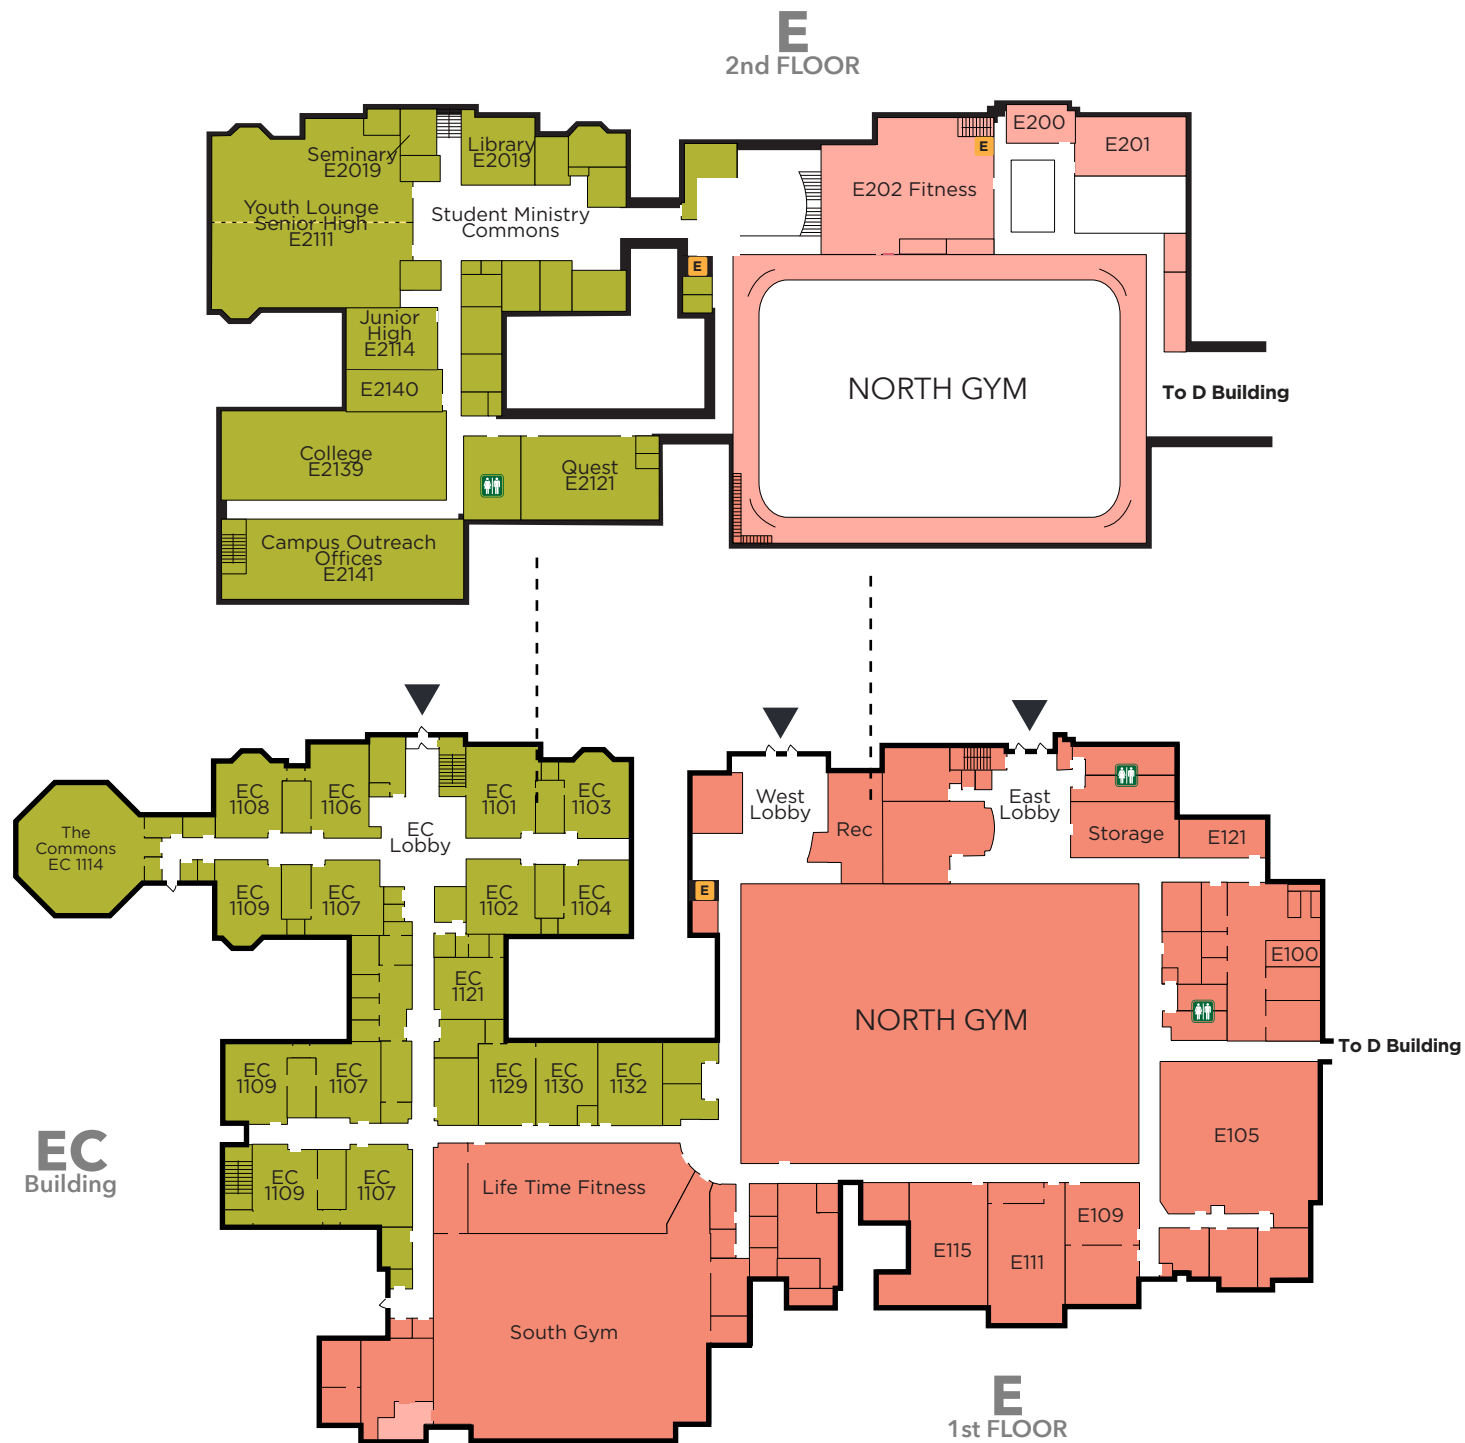

C
Basement

To D Building

To C Building

D
Basement

C
Building

B
Building

A
Building

To E Building

D
Building

LEGEND

- Restroom
- Elevator
- Entrance

Class	Room
Adult	
Acts 2:42	DB09
Cana	E2139 (College Classroom)
College	w/Crossroads (Fellowship Hall)
Cornerstone	E105
Covenant Women's Bible Study	B Large Conf. Room
Crossroads	Fellowship Hall (East Side)
Emmaus	DB11
FaithWorks	Salmon Room
Fellowship Class	B100
Growing In Grace	DB02 (PDS Cafeteria)
International Christian Fellowship	DB08
Kairos	E2121 (Quest Room)
Renewal	EC1114 (Octagon Room)
The Senior Class	C310
Single Adults at Second	B101
Sojourners	Fellowship Hall (West Side)
The Wanderers	B102