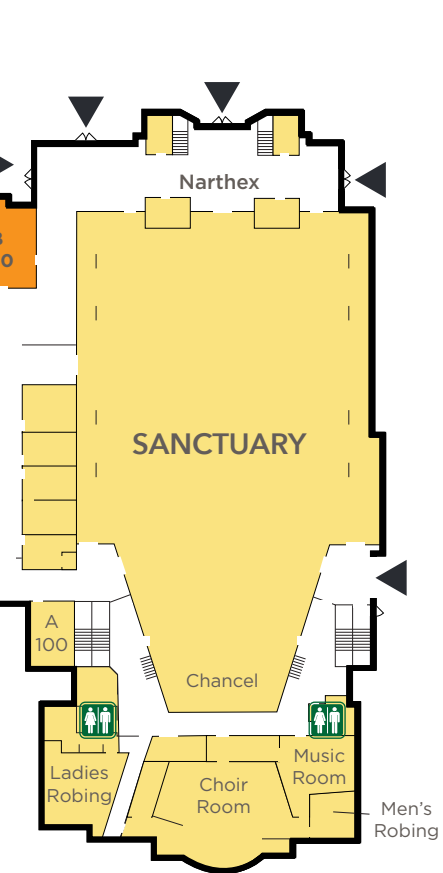

C
Basement

To D Building

To C Building

D
Basement

C
Building

B
Building

A
Building

To E Building

D
Building

LEGEND

- Restroom
- Elevator
- Entrance

Class	Room
Adult	
Acts 2:42	DB09
Cana	E2139 (College Classroom)
College	w/Crossroads (Fellowship Hall)
Cornerstone	E105
Covenant Women's Bible Study	B Large Conf. Room
Crossroads	Fellowship Hall (East Side)
Emmaus	DB11
FaithWorks	Salmon Room
Fellowship Class	B100
Growing In Grace	DB02 (PDS Cafeteria)
International Christian Fellowship	DB08
Kairos	E2121 (Quest Room)
Renewal	EC1114 (Octagon Room)
The Senior Class	C310
Single Adults at Second	B101
Sojourners	Fellowship Hall (West Side)
The Wanderers	B102