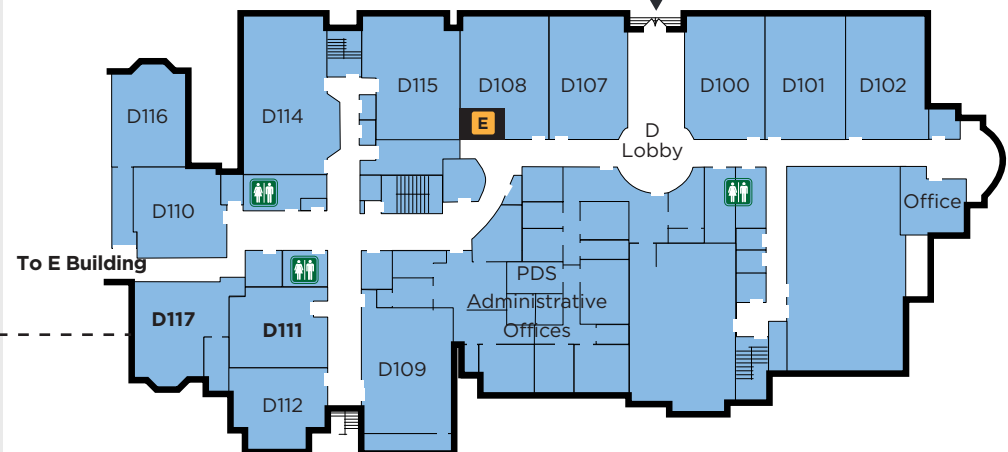

C
Basement

To D Building

To C Building

D
Basement

C
Building

B
Building

A
Building

To E Building

D
Building

LEGEND

- Restroom
- Elevator
- Entrance

Class	Room
Adult	
Acts 2:42	DB09
Cana	E2139 (College Classroom)
College	w/Crossroads (Fellowship Hall)
Cornerstone	E105
Covenant Women's Bible Study	B Large Conf. Room
Crossroads	Fellowship Hall (East Side)
Emmaus	DB11
FaithWorks	Salmon Room
Fellowship Class	B100
Growing In Grace	DB02 (PDS Cafeteria)
International Christian Fellowship	DB08
Kairos	E2121 (Quest Room)
Renewal	EC1114 (Octagon Room)
The Senior Class	C310
Single Adults at Second	B101
Sojourners	Fellowship Hall (West Side)
The Wanderers	B102