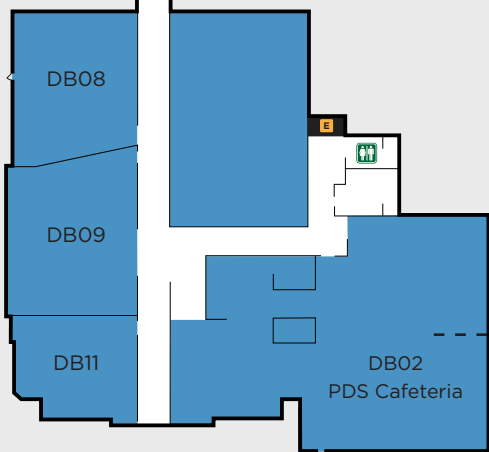

C
Basement

To D Building

To C Building

D
Basement

C
Building

B
Building

A
Building

To E Building

D
Building

LEGEND

- Restroom
- Elevator
- Entrance

Class	Room
Adult	
Acts 2:42	DB09
Cana	E2139 (College Classroom)
College	w/Crossroads (Fellowship Hall)
Cornerstone	E105
Covenant Women's Bible Study	B Large Conf. Room
Crossroads	Fellowship Hall (East Side)
Emmaus	DB11
FaithWorks	Salmon Room
Fellowship Class	B100
Growing In Grace	DB02 (PDS Cafeteria)
International Christian Fellowship	DB08
Kairos	E2121 (Quest Room)
Renewal	EC1114 (Octagon Room)
The Senior Class	C310
Single Adults at Second	B101
Sojourners	Fellowship Hall (West Side)
The Wanderers	B102