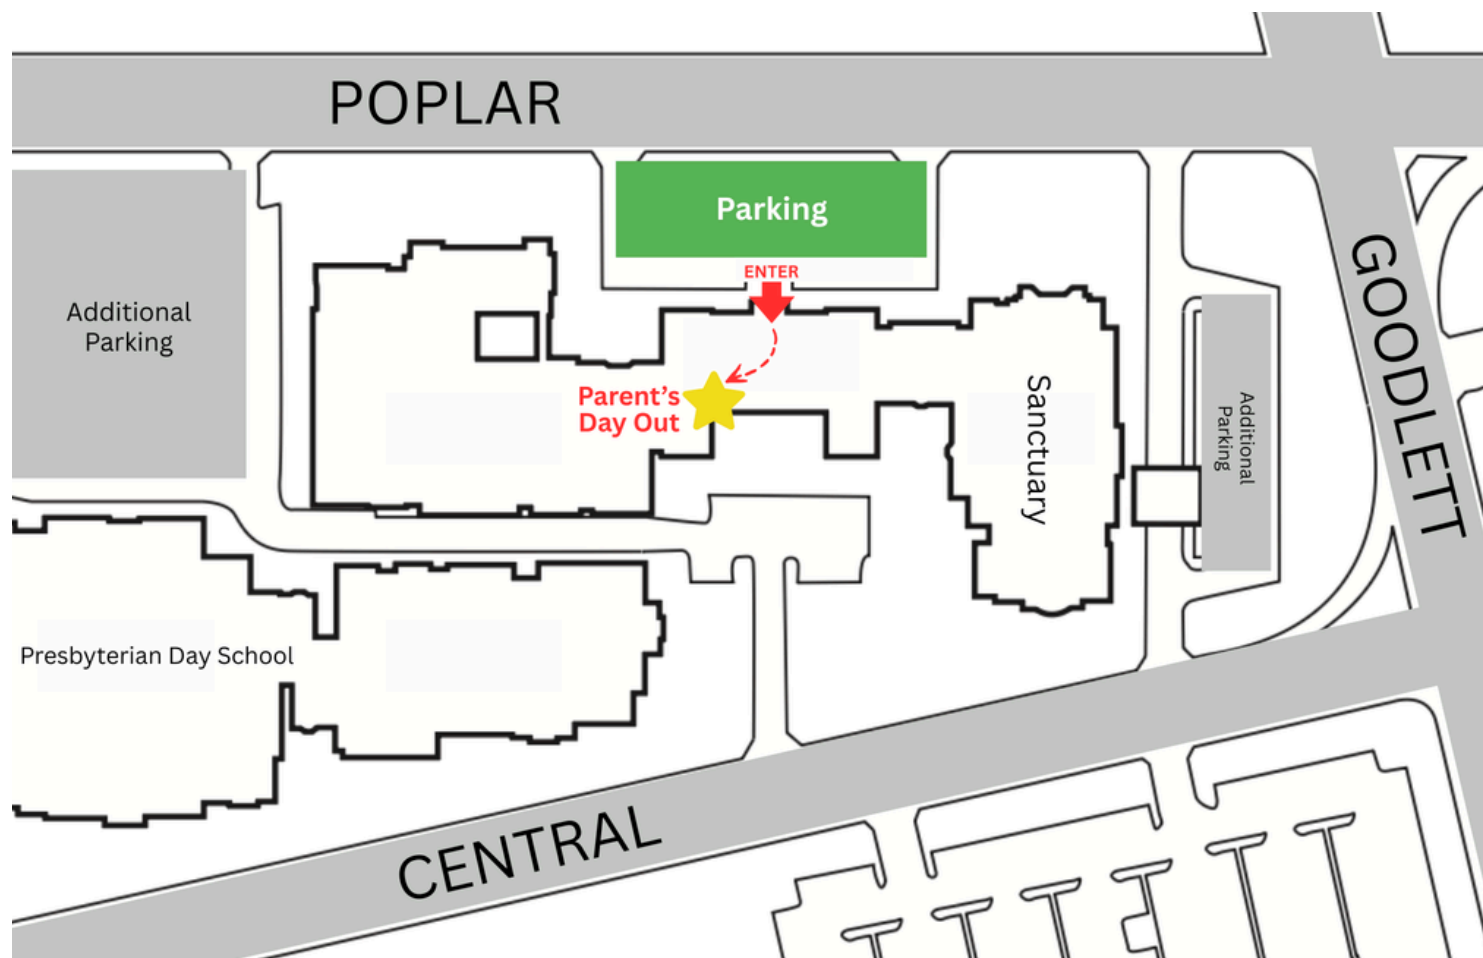

Parking and Directions to Parents' Day Out

- Park in the small parking lot just off Poplar Ave.
- Enter through the front door, where you'll see a lobby and front desk.
- Turn right and walk down the hallway until you see the Nursery doors on your left.
- Go through those doors, and someone should greet you at the front desk!