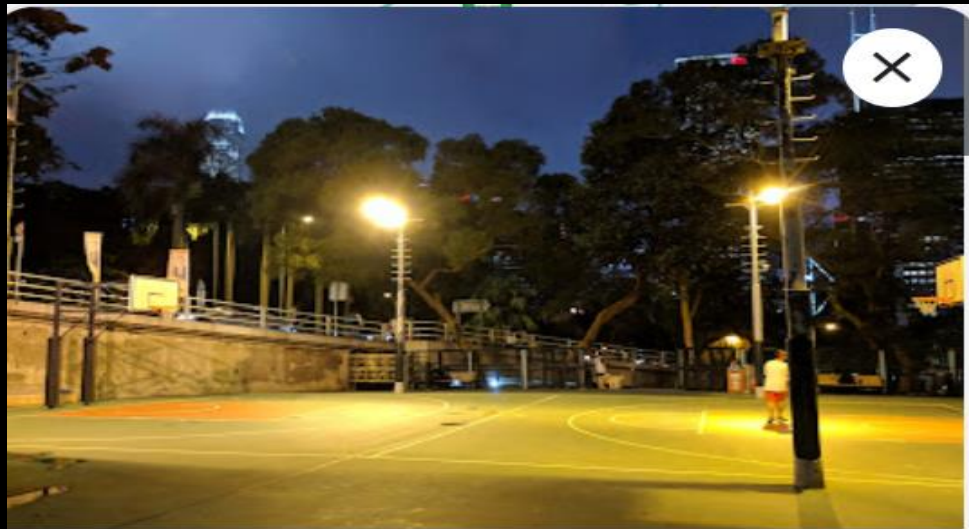

- Use the stairs. Walk briskly, but do not run. Stay on the right in order to allow emergency response personnel clear access up the stairs, along the left side.

Fire Evacuation Procedure

- As you approach the landing of each floor, allow evacuees from that level to enter the stairwell.
- If evacuation becomes difficult via a chosen route, because of smoke, flames or blockage, re-enter the facility on a safe floor. Continue evacuation via the nearest safe exit route.

Evacuation Assembly Area

Kennedy Road Playground

堅尼地道遊樂場

- Assembly area: Kennedy Road Playground
- Estimated 3-5 minutes' walk from Union Church to the Assembly Area.
- How to get to the Assembly Area: Exit the church, turn left and walk for 2-3 minutes till you just pass Kennedy Heights (10-18 Kennedy Road). You can see a staircase with a sign of “To Y.W.C.A”. Please follow the staircase, walk for another 1-2 minutes and you will see Kennedy Road Playground.