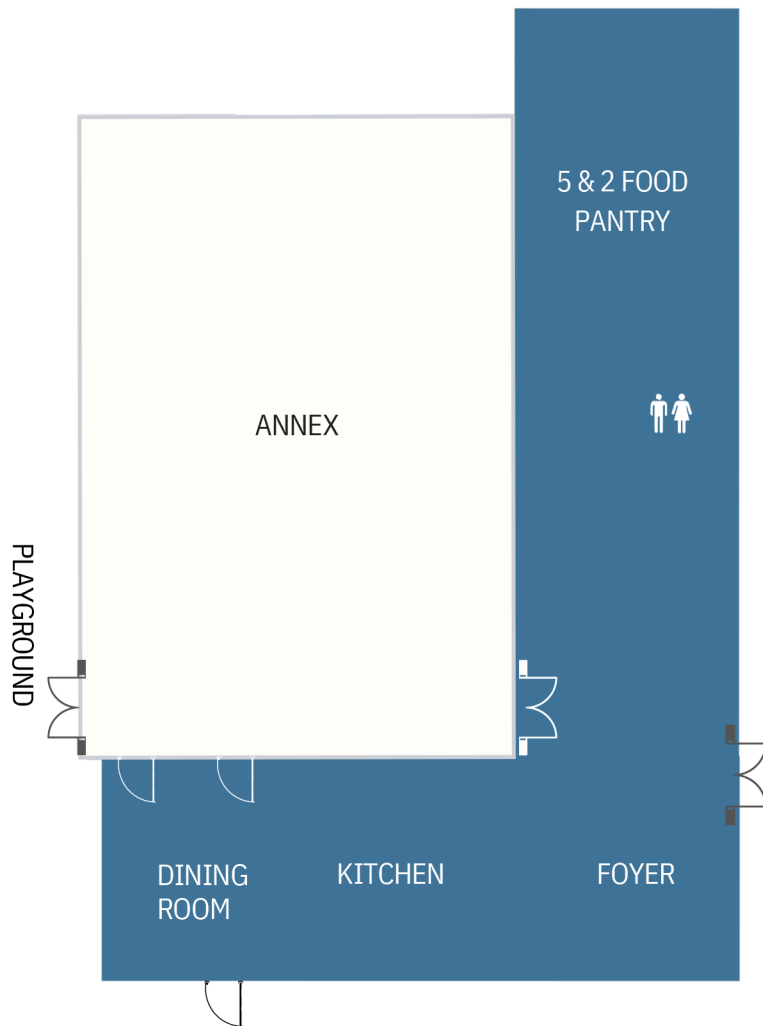

OLD FORT BAPTIST CHURCH CAMPUS MAP

SUNDAY NIGHT DISCIPLESHIP MEETING LOCATIONS

WORSHIP
CENTER
FLOOR

1ST

WORSHIP
CENTER
FLOOR

2ND

CHRISTIAN LIFE CENTER & ANNEX LOWER LEVEL

CHRISTIAN LIFE CENTER & CHURCH OFFICE UPPER LEVEL

EDUCATION CENTER 2

UPSTAIRS

DOWNSTAIRS

Kids drop-off and pick-up in the Ministry Center