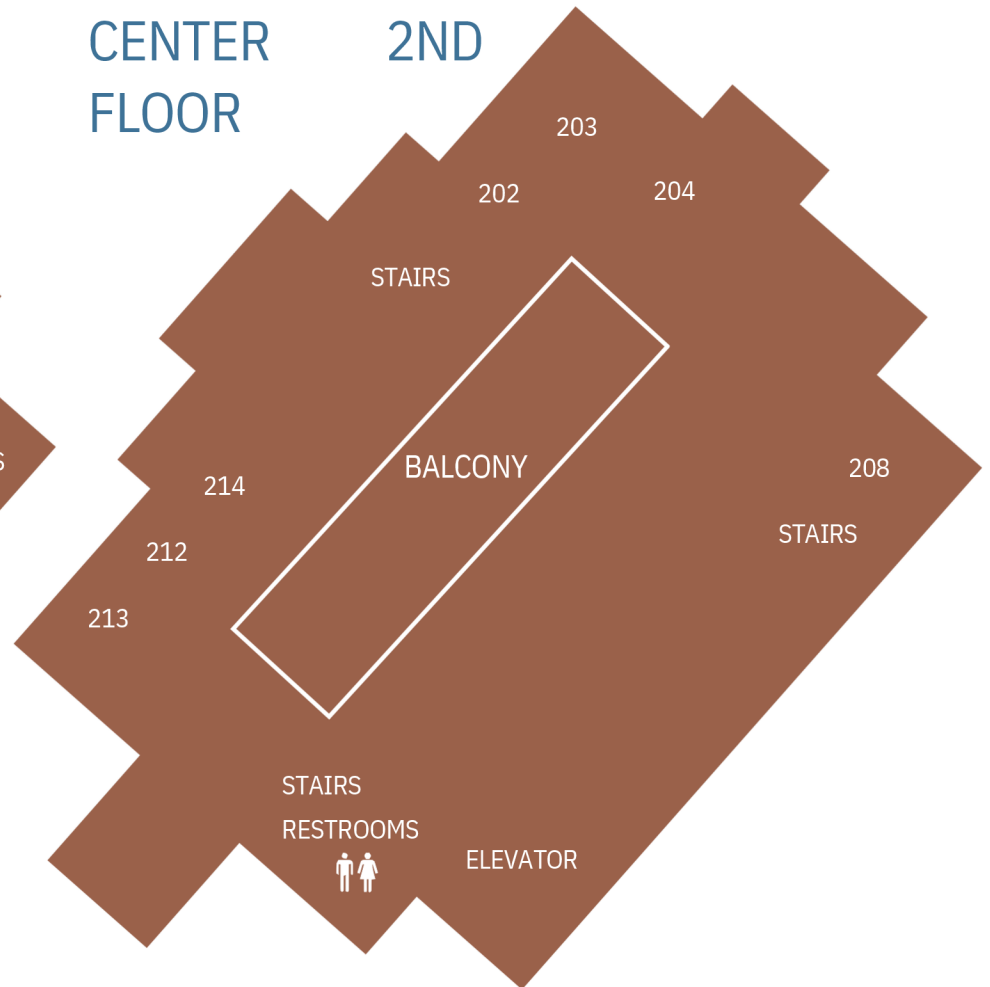

OLD FORT BAPTIST CHURCH CAMPUS MAP

SUNDAY NIGHT DISCIPLESHIP MEETING LOCATIONS

WORSHIP
CENTER
FLOOR

1ST

WORSHIP
CENTER
FLOOR

2ND

CHRISTIAN LIFE CENTER & ANNEX LOWER LEVEL

CHRISTIAN LIFE CENTER & CHURCH OFFICE UPPER LEVEL

EDUCATION CENTER 2

UPSTAIRS

DOWNSTAIRS

Kids drop-off and pick-up in the Ministry Center