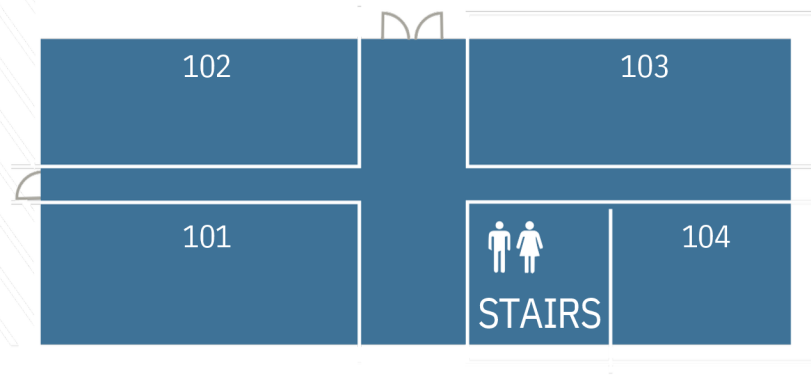

OLD FORT BAPTIST CHURCH CAMPUS MAP

SUNDAY NIGHT DISCIPLESHIP MEETING LOCATIONS

WORSHIP
CENTER
FLOOR

1ST

WORSHIP
CENTER
FLOOR

2ND

CHRISTIAN LIFE CENTER & ANNEX LOWER LEVEL

CHRISTIAN LIFE CENTER & CHURCH OFFICE UPPER LEVEL

EDUCATION CENTER 2

UPSTAIRS

DOWNSTAIRS

Kids drop-off and pick-up in the Ministry Center