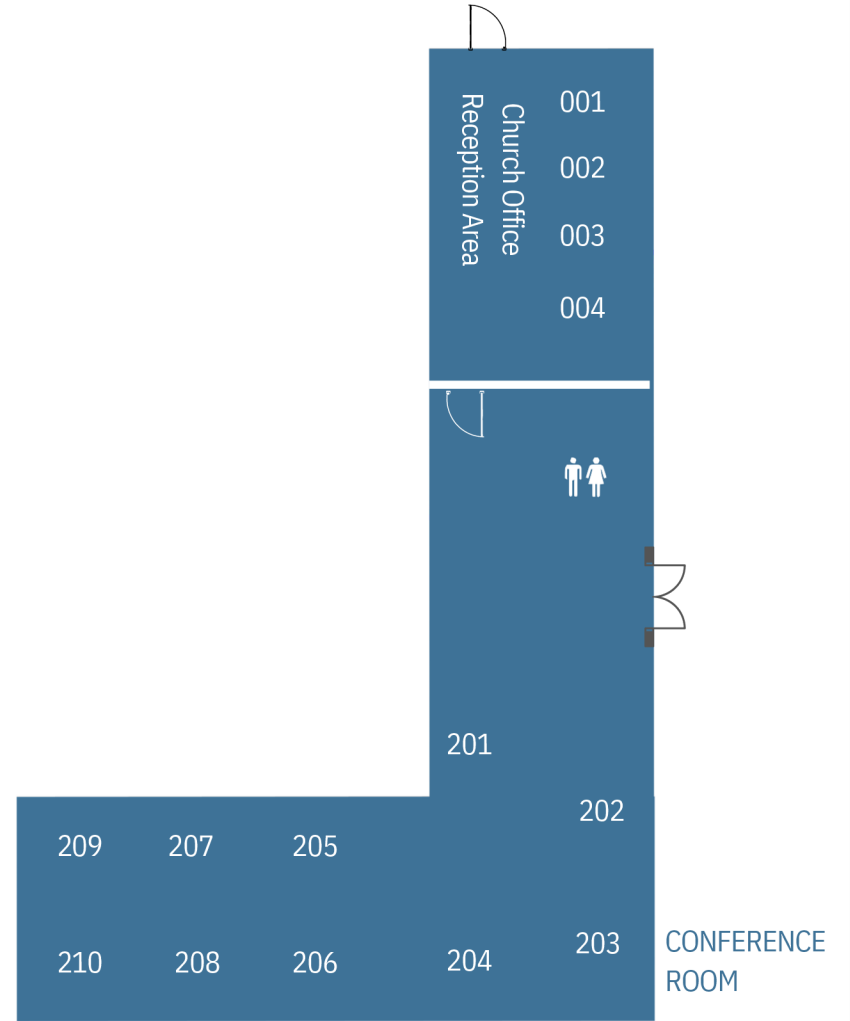

OLD FORT BAPTIST CHURCH CAMPUS MAP

SUNDAY NIGHT DISCIPLESHIP MEETING LOCATIONS

WORSHIP
CENTER
FLOOR

1ST

WORSHIP
CENTER
FLOOR

2ND

CHRISTIAN LIFE CENTER & ANNEX LOWER LEVEL

CHRISTIAN LIFE CENTER & CHURCH OFFICE UPPER LEVEL

EDUCATION CENTER 2

UPSTAIRS

DOWNSTAIRS

Kids drop-off and pick-up in the Ministry Center