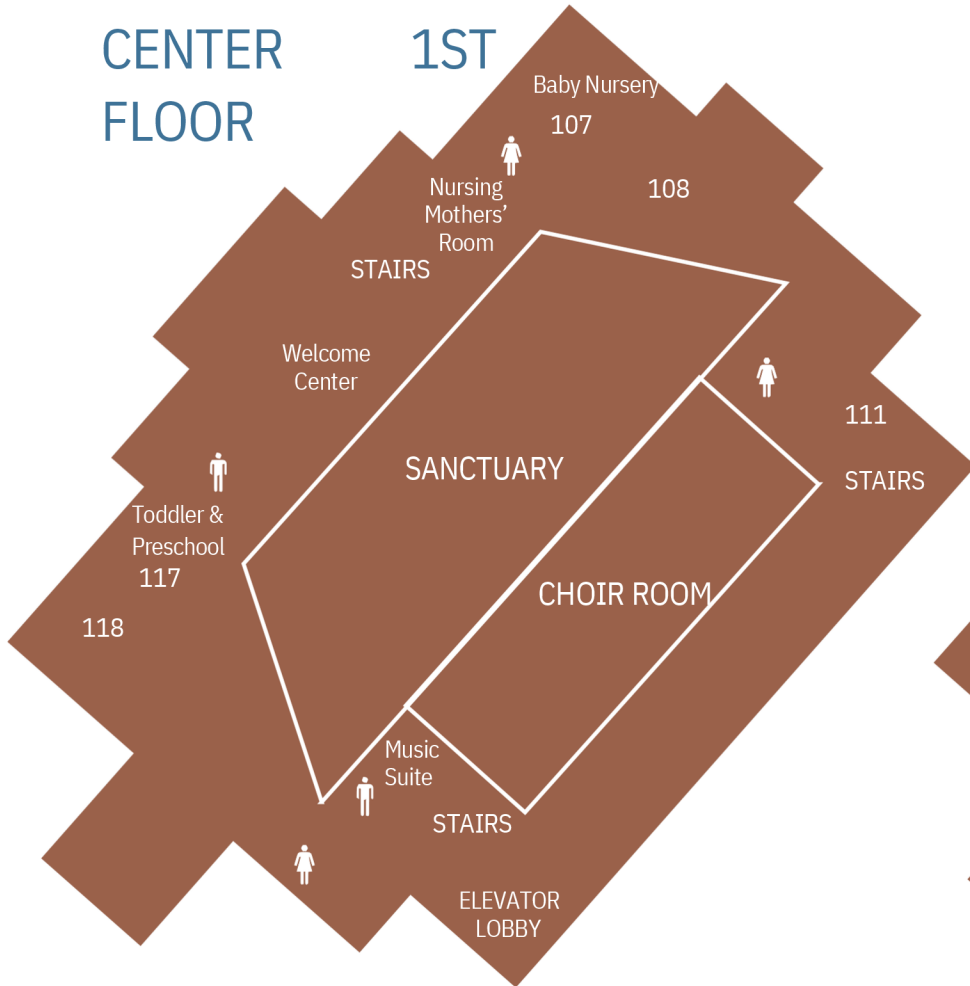

OLD FORT BAPTIST CHURCH CAMPUS MAP

SUNDAY NIGHT DISCIPLESHIP MEETING LOCATIONS

WORSHIP
CENTER
FLOOR

1ST

WORSHIP
CENTER
FLOOR

2ND

CHRISTIAN LIFE CENTER & ANNEX LOWER LEVEL

CHRISTIAN LIFE CENTER & CHURCH OFFICE UPPER LEVEL

EDUCATION CENTER 2

UPSTAIRS

DOWNSTAIRS

Kids drop-off and pick-up in the Ministry Center