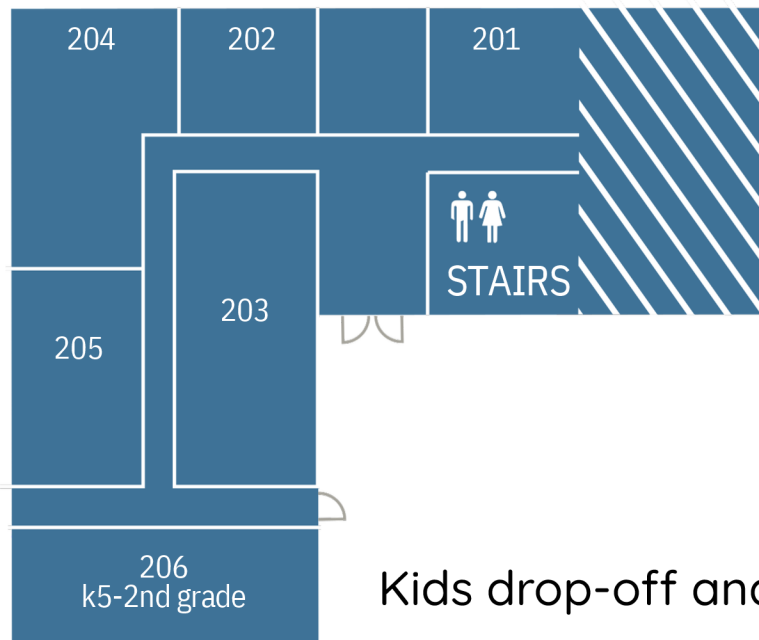

OLD FORT BAPTIST CHURCH CAMPUS MAP

SUNDAY NIGHT DISCIPLESHIP MEETING LOCATIONS

WORSHIP
CENTER
FLOOR

1ST

WORSHIP
CENTER
FLOOR

2ND

CHRISTIAN LIFE CENTER & ANNEX LOWER LEVEL

CHRISTIAN LIFE CENTER & CHURCH OFFICE UPPER LEVEL

EDUCATION CENTER 2

UPSTAIRS

DOWNSTAIRS

Kids drop-off and pick-up in the Ministry Center