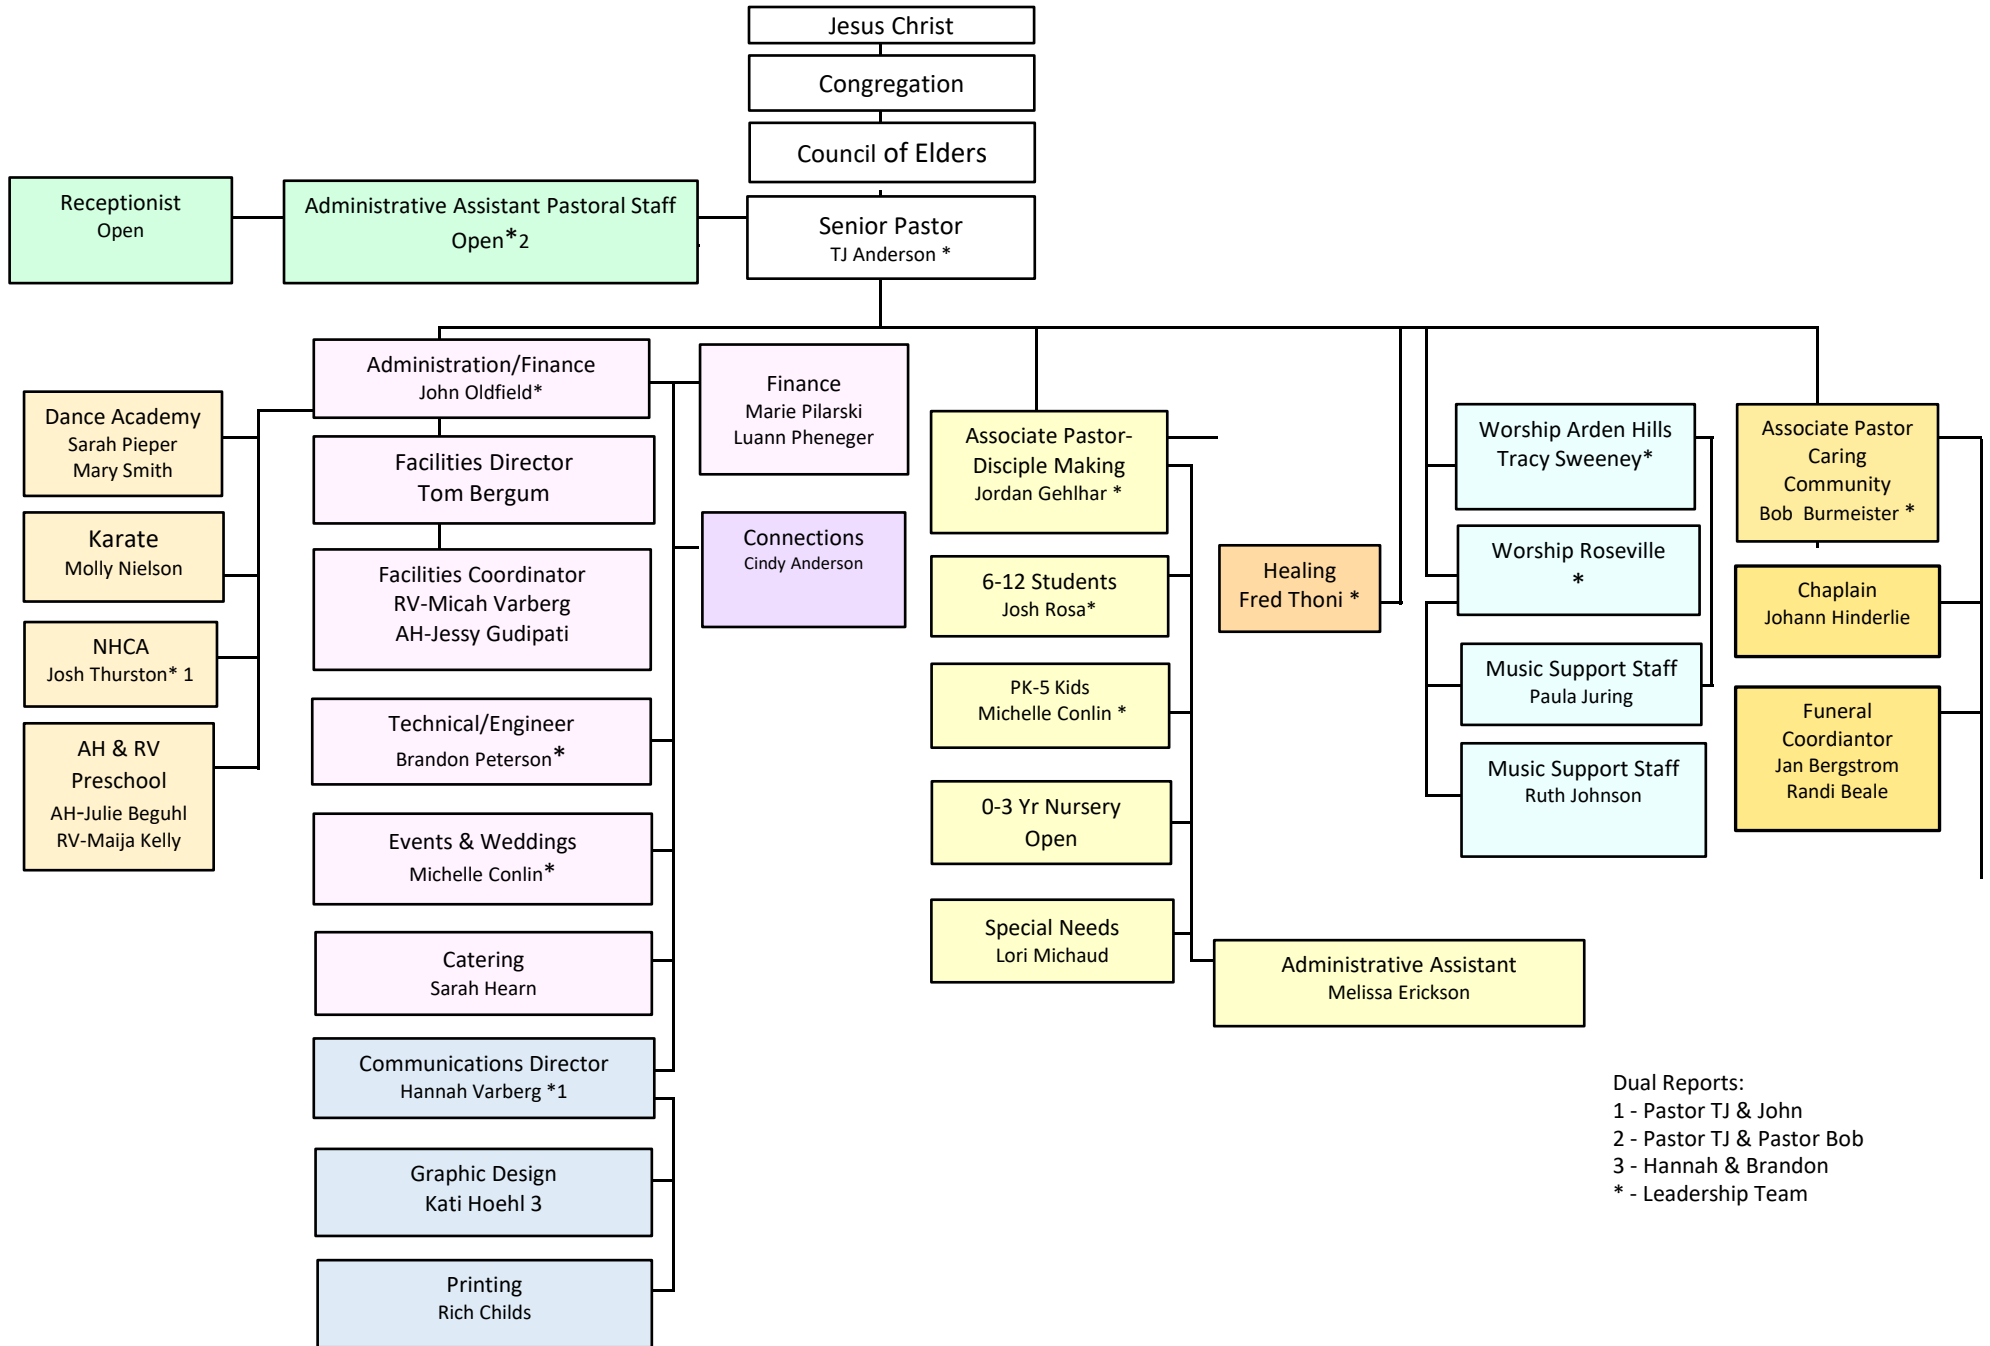

North Heights Lutheran Church Staff Organizational Chart

Dual Reports:
 1 - Pastor TJ & John
 2 - Pastor TJ & Pastor Bob
 3 - Hannah & Brandon
 * - Leadership Team