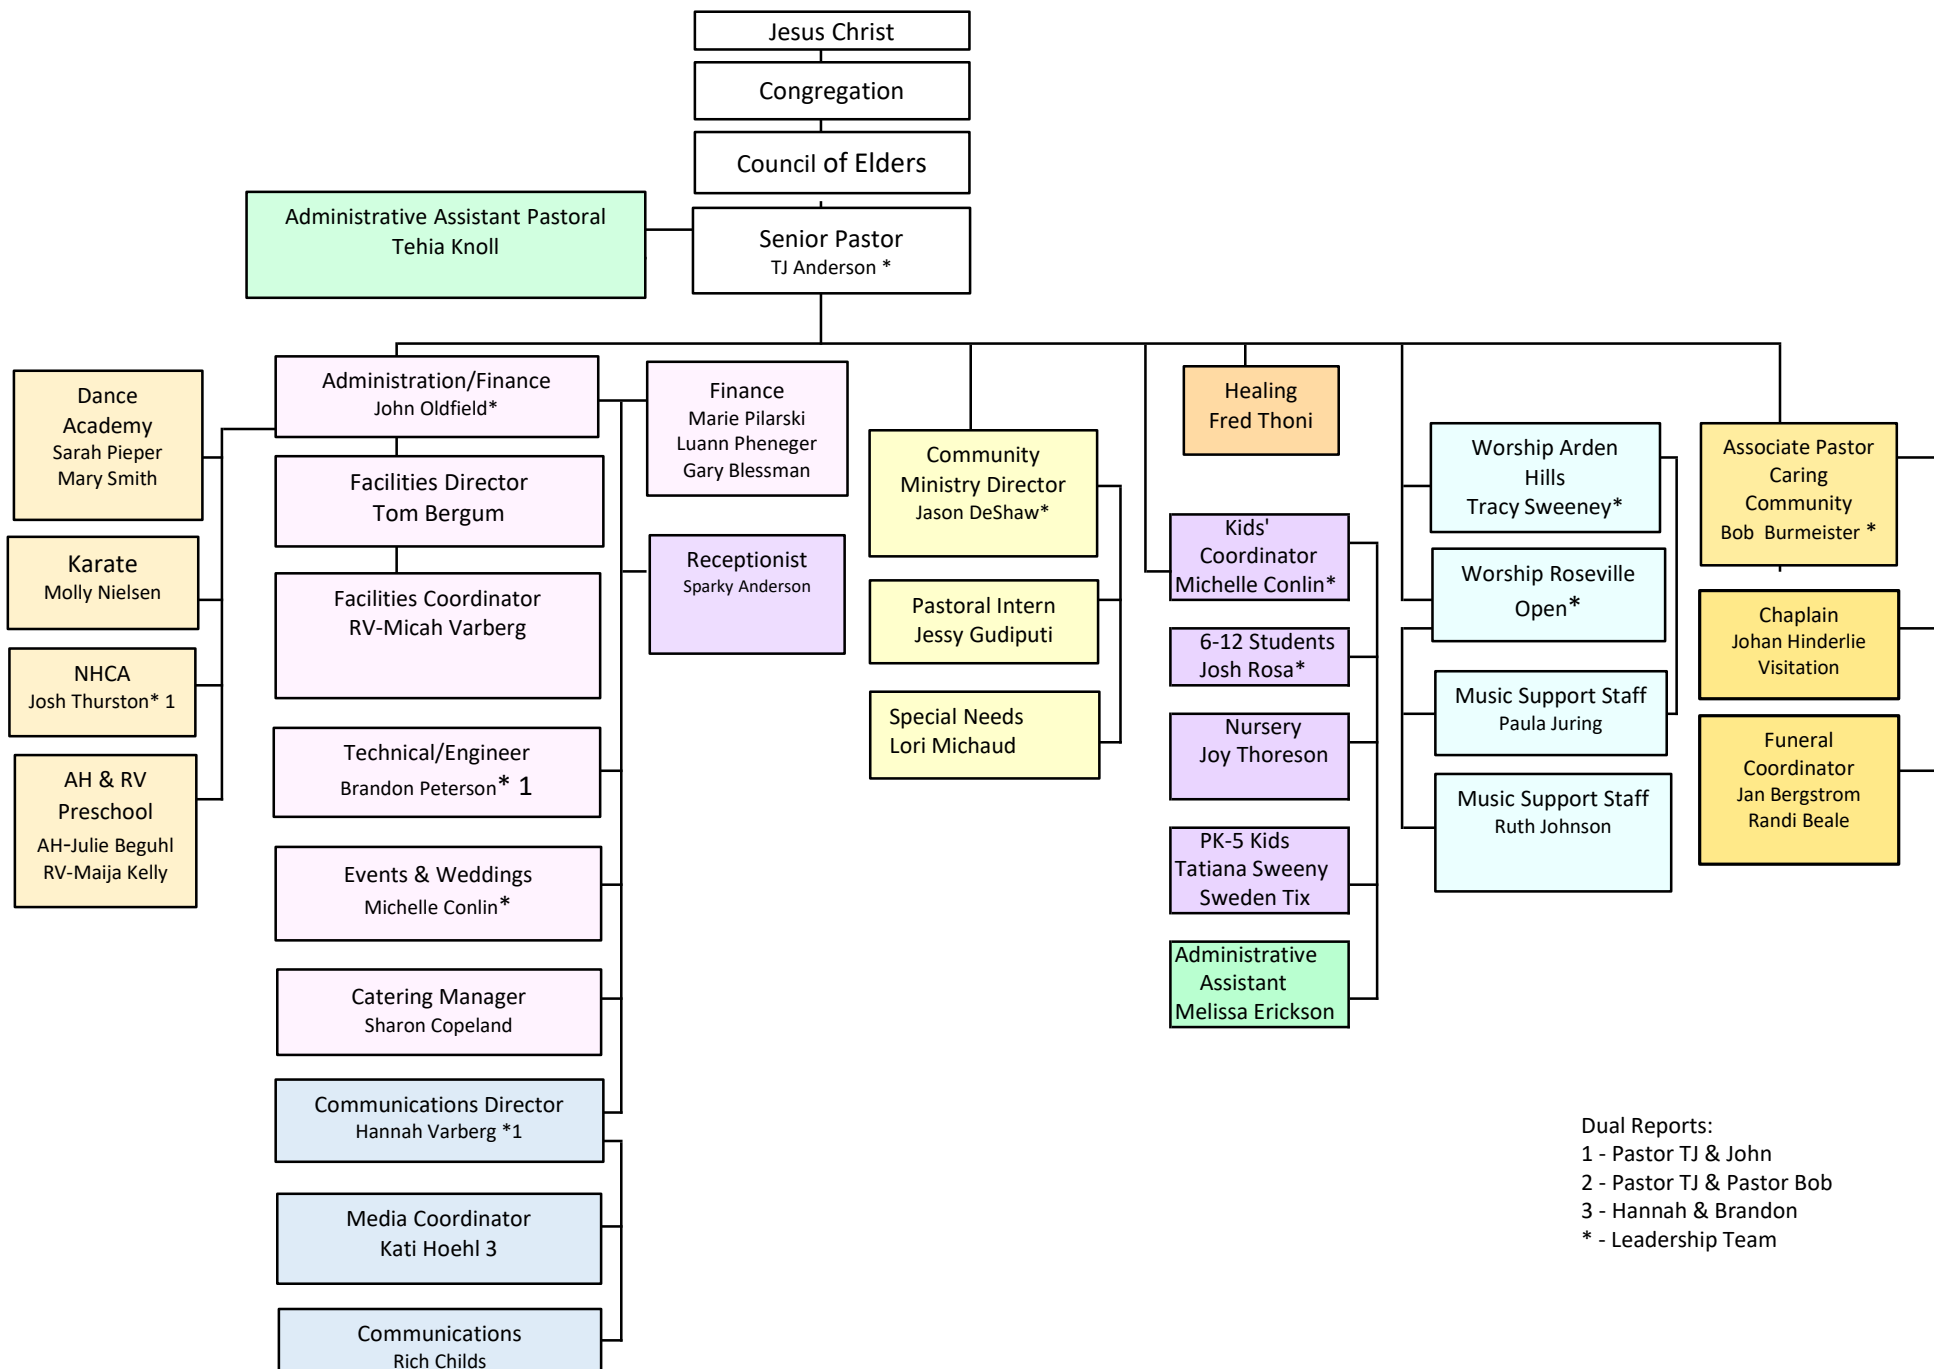

# North Heights Lutheran Church Staff Organizational Chart

Dual Reports:  
 1 - Pastor TJ & John  
 2 - Pastor TJ & Pastor Bob  
 3 - Hannah & Brandon  
 \* - Leadership Team

# North Heights Lutheran Church Staff Organizational Chart