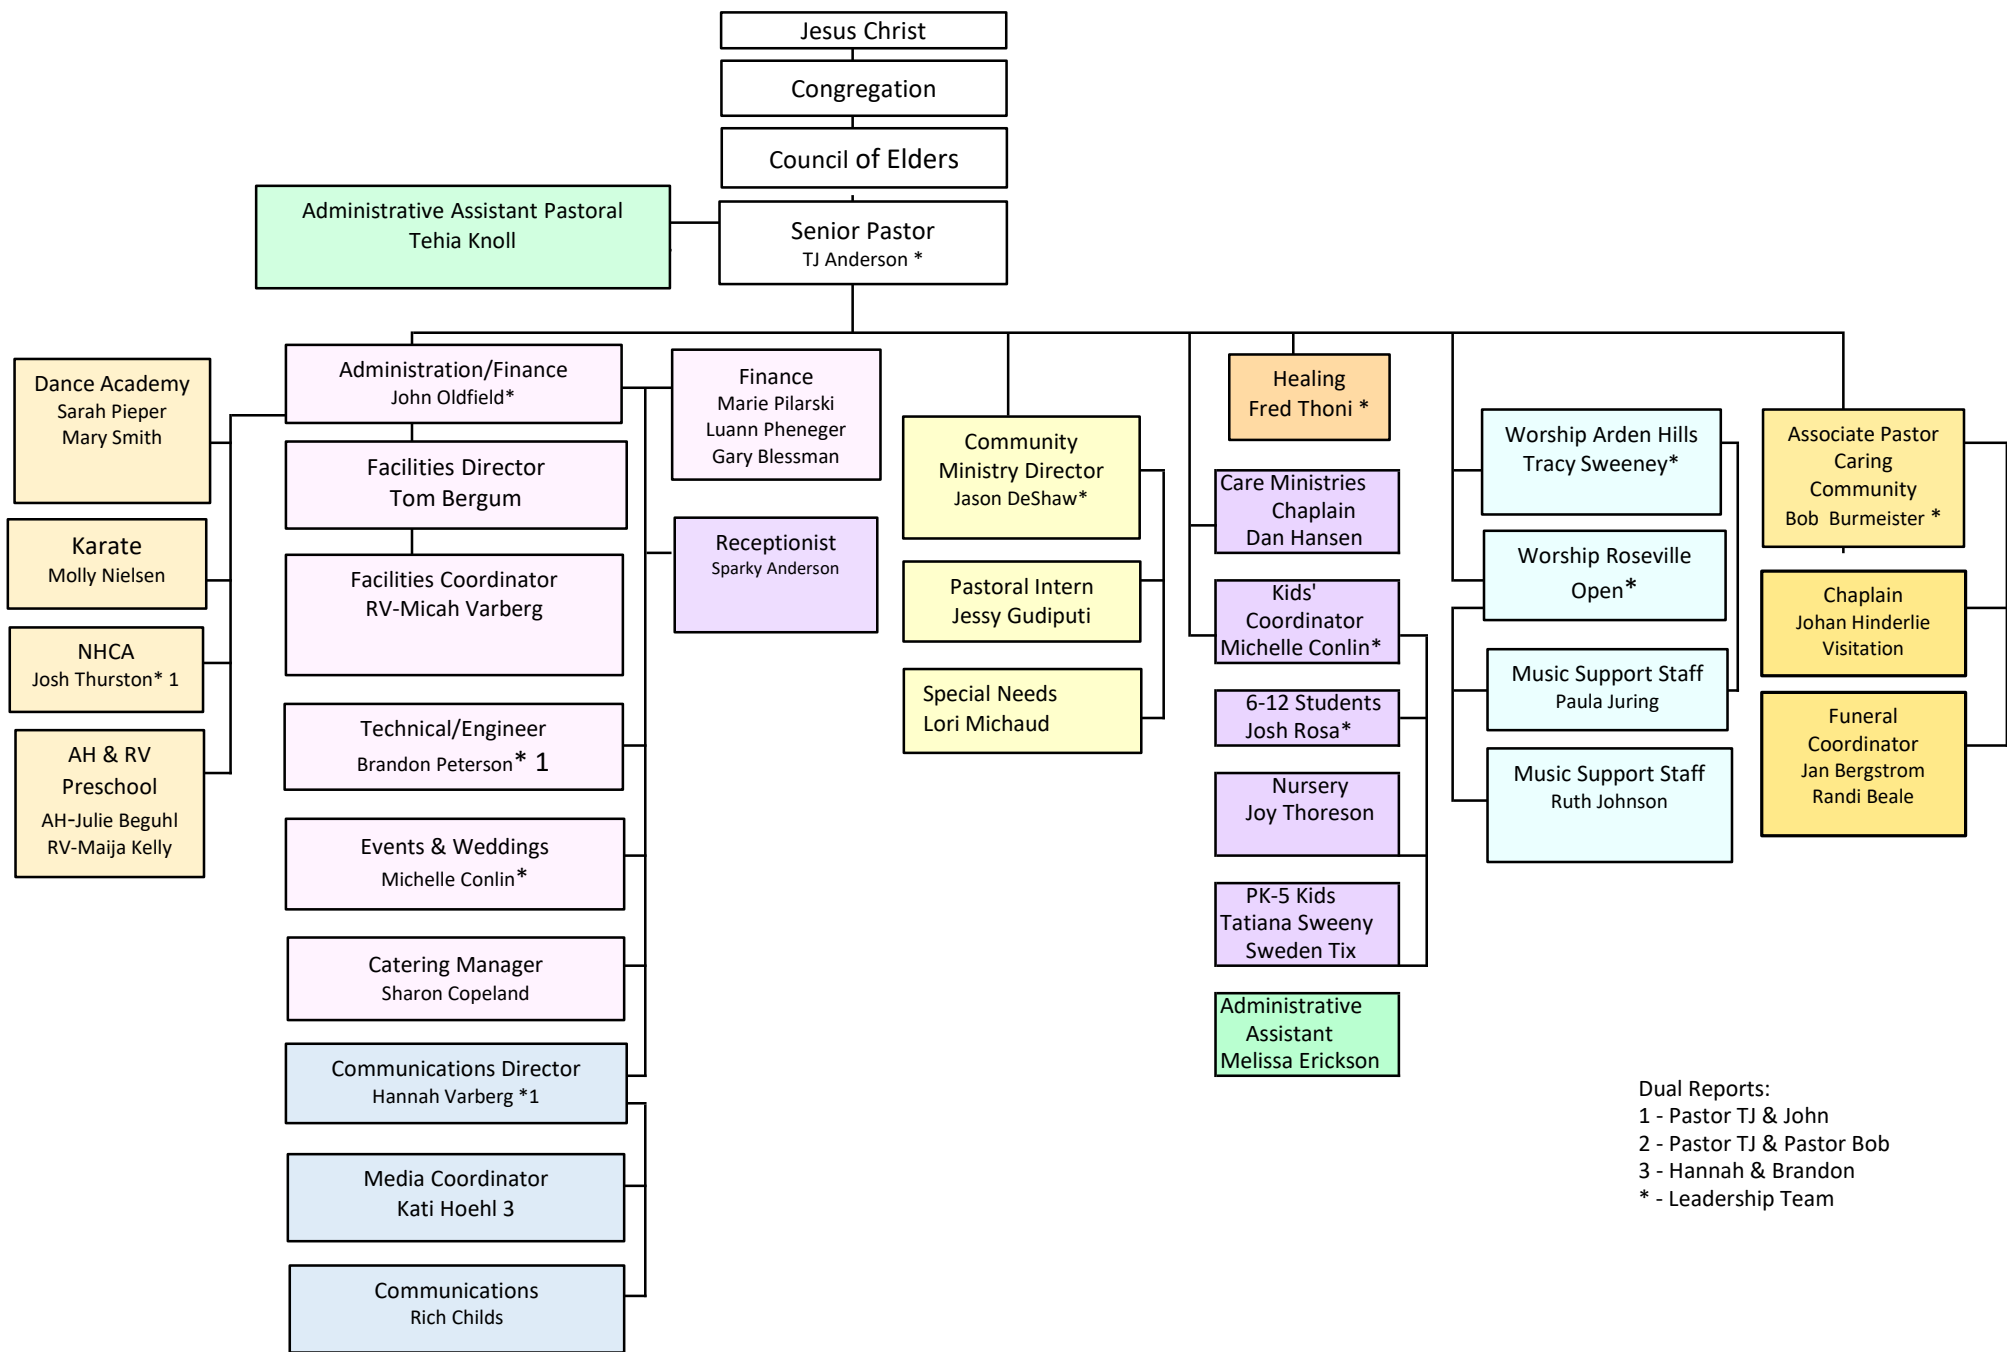

North Heights Lutheran Church Staff Organizational Chart

Dual Reports:
 1 - Pastor TJ & John
 2 - Pastor TJ & Pastor Bob
 3 - Hannah & Brandon
 * - Leadership Team