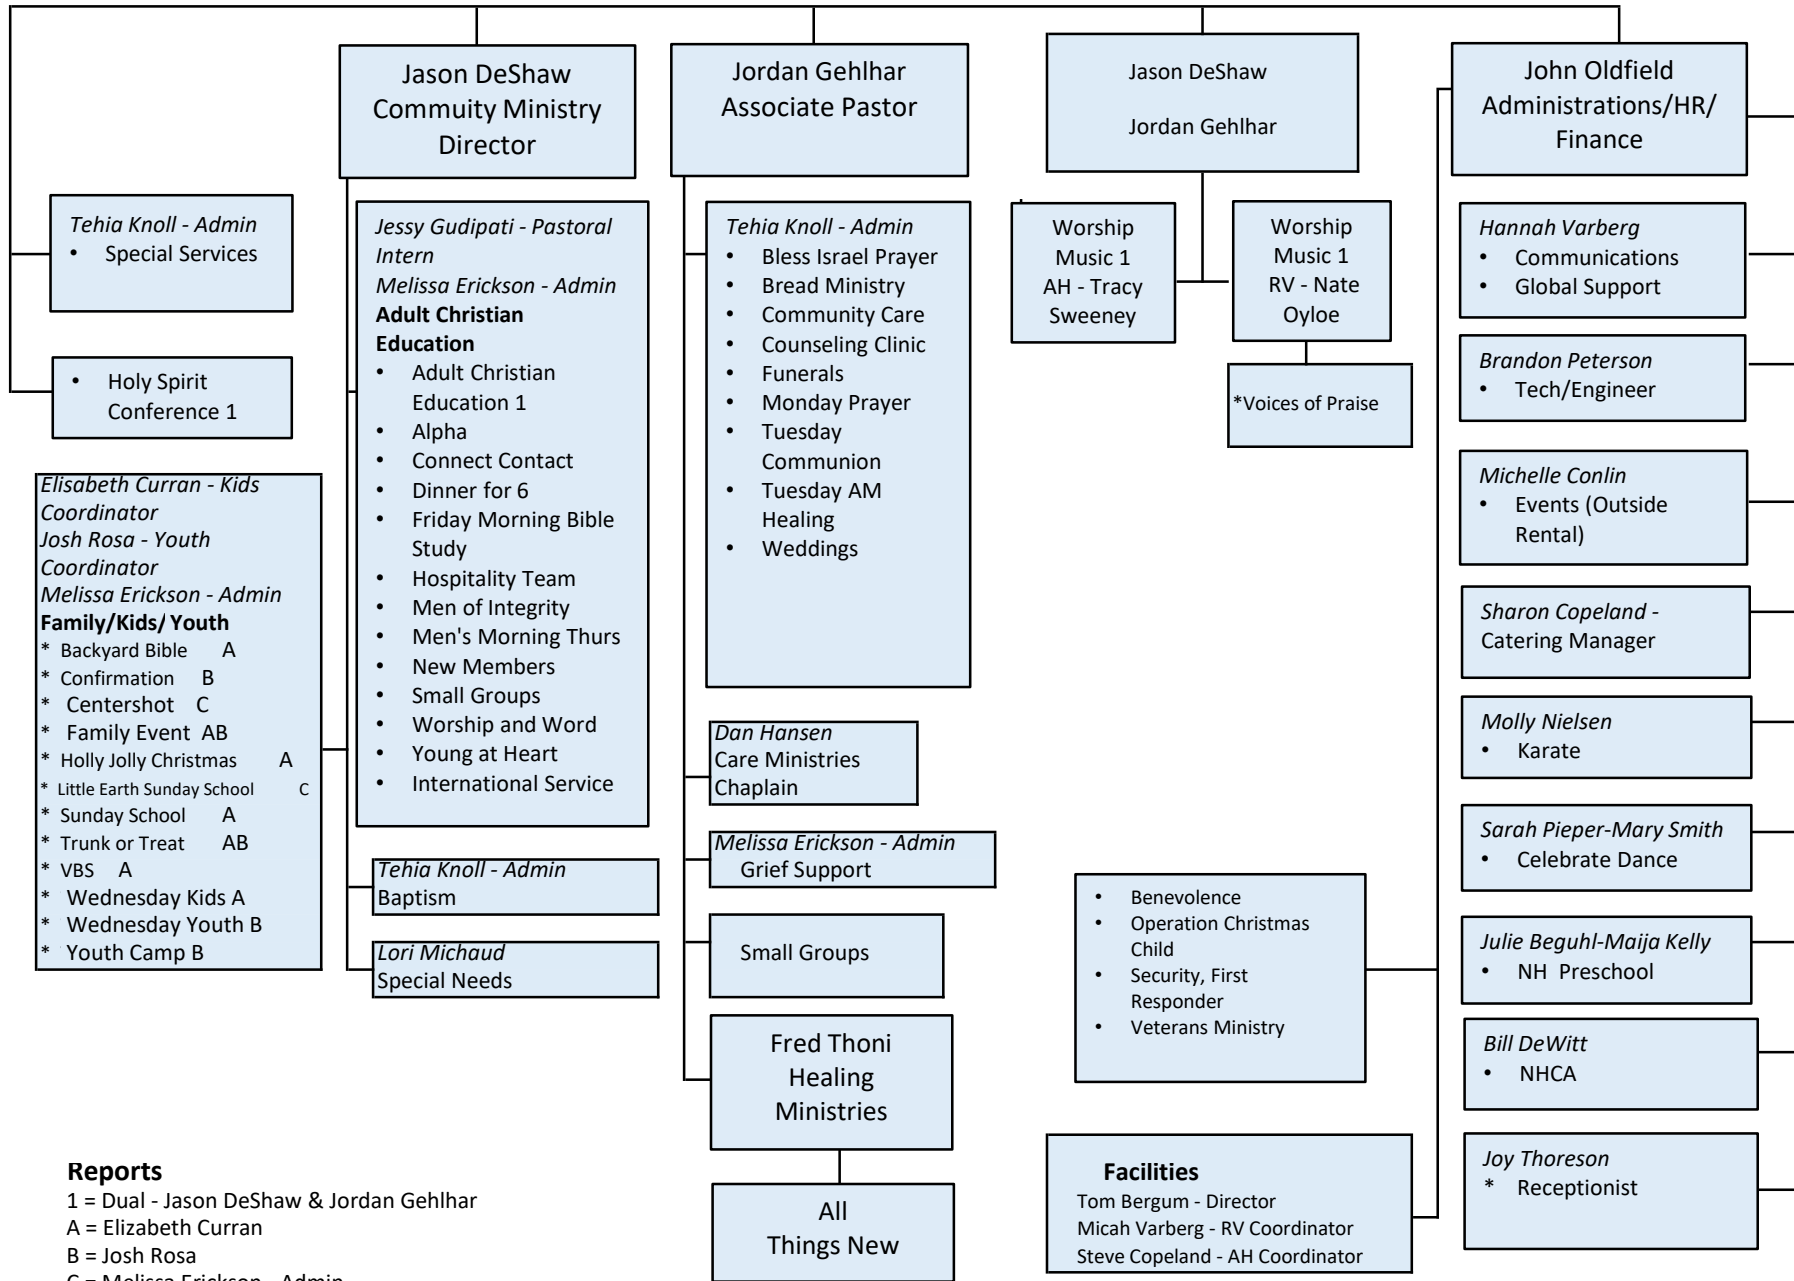

North Heights Ministry Organizational Chart

Transitional Leadership Team

Reports

- 1 = Dual - Jason DeShaw & Jordan Gehlhar
- A = Elisabeth Curran
- B = Josh Rosa
- C = Melissa Erickson - Admin