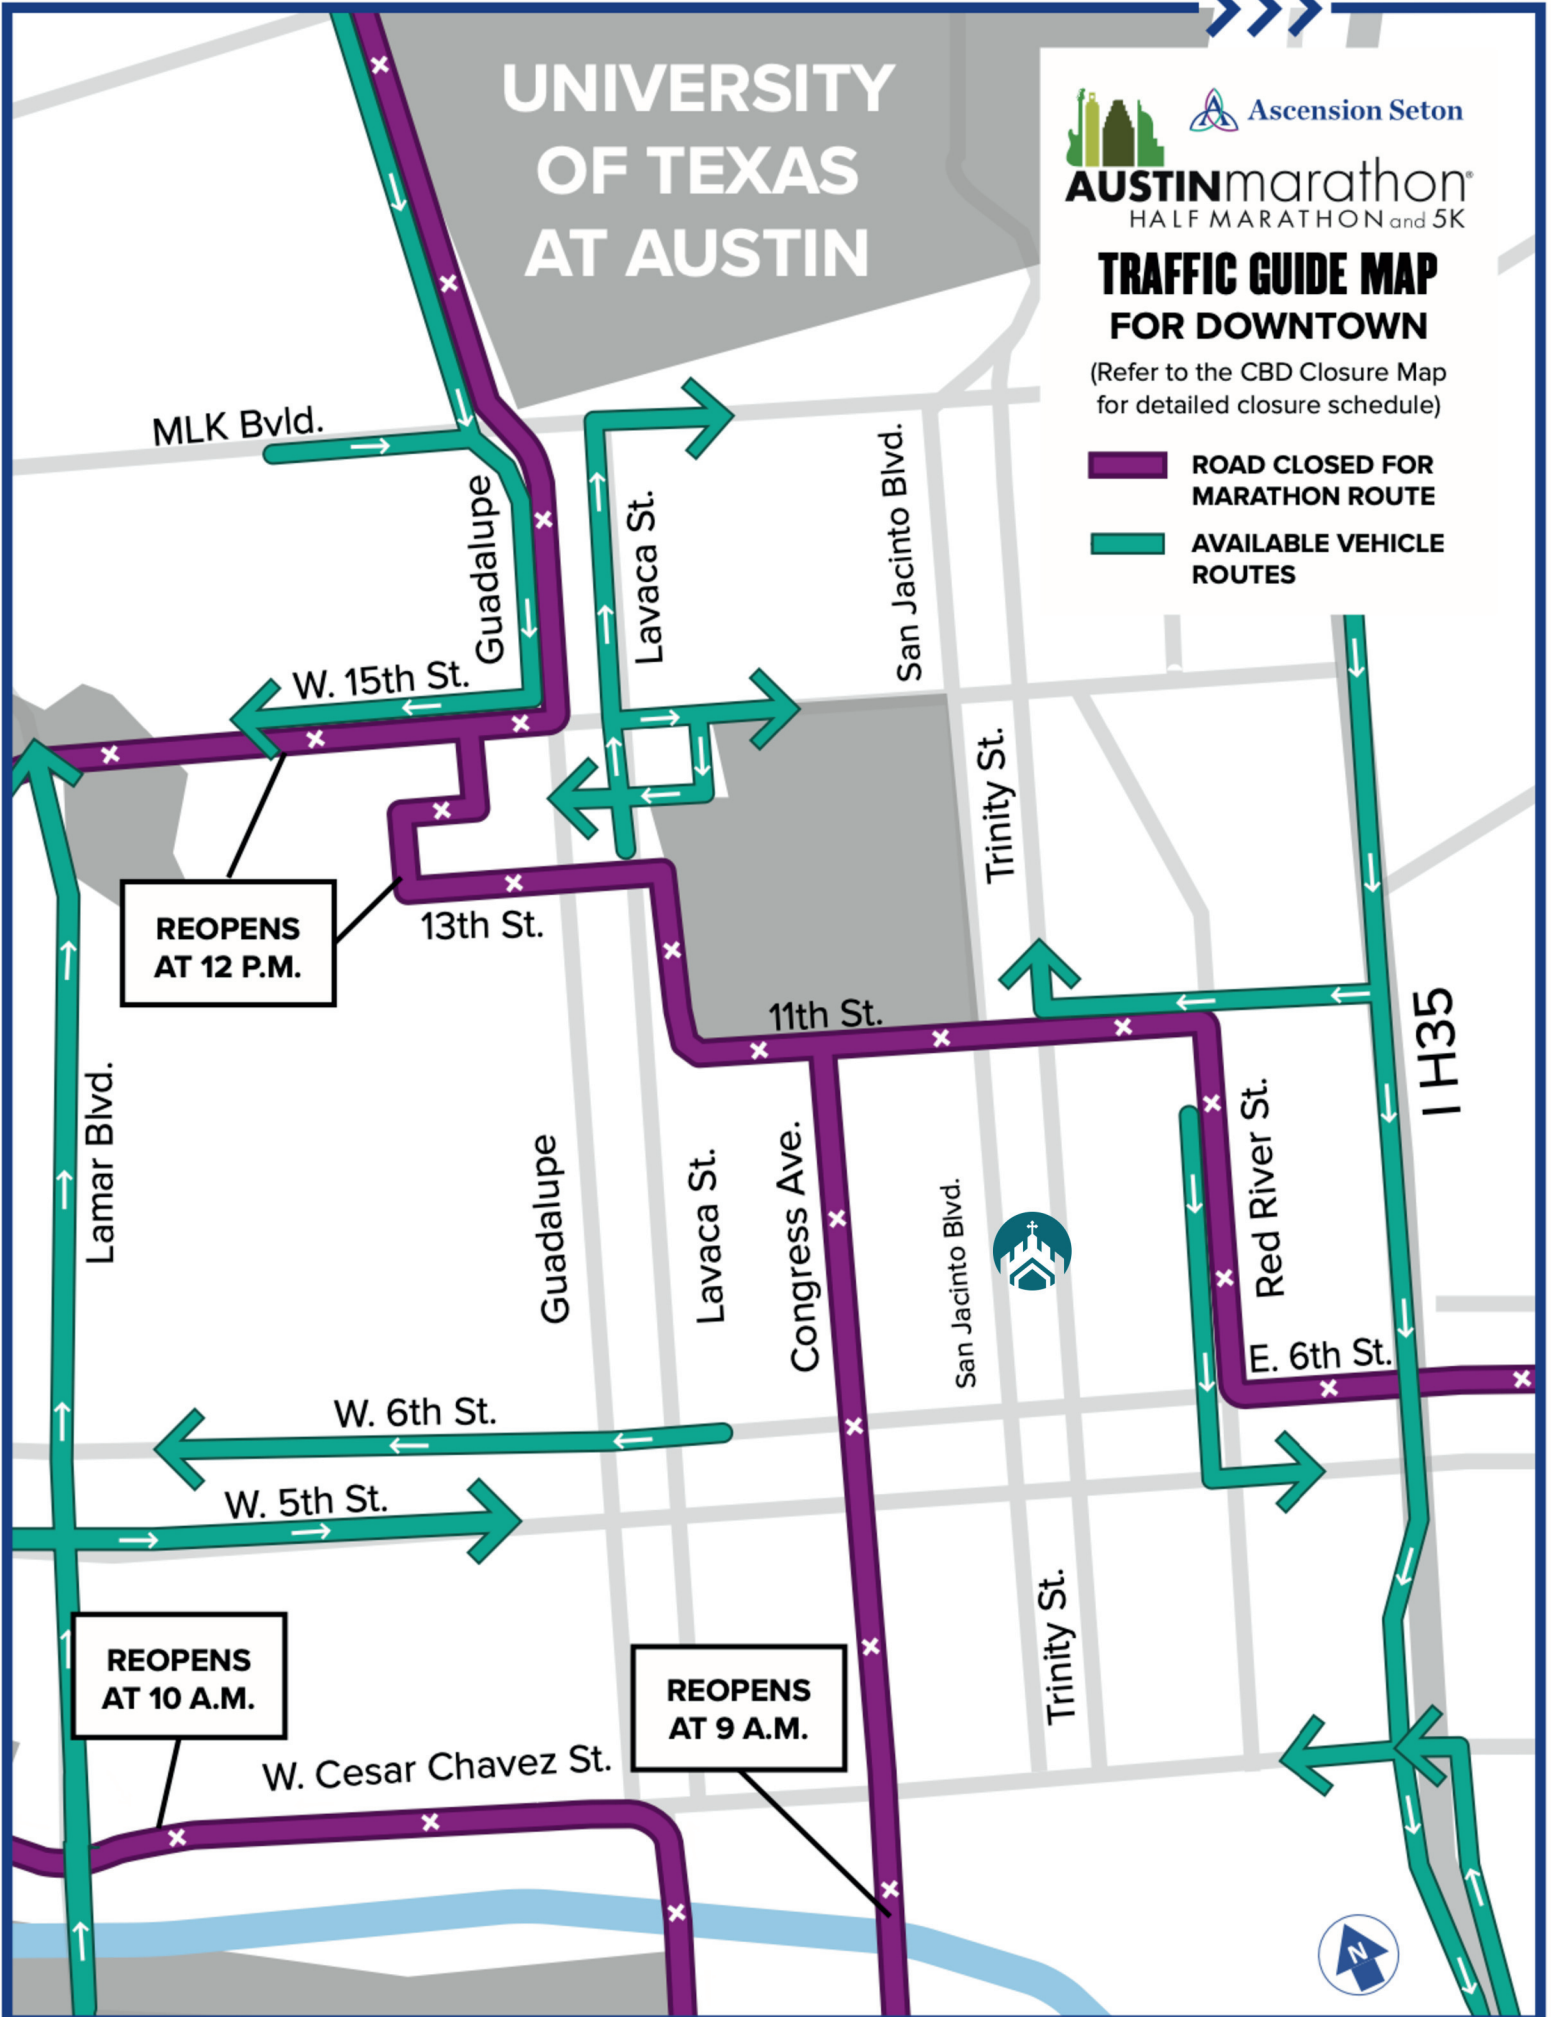

DOWNTOWN

This area is bounded by Lamar Blvd., 15th St., I-35, and Lady Bird Lake.

KEY CLOSURES

Friday, February 14th

STREET	FROM	TO	TIMES	STATUS
Congress Ave.	7th	11th St.	4 PM to Midnight	Closed. 7th & 11th Streets remain open.
8th St.	Colorado St.	Brazos St.	4 PM to Midnight	Closed
9th St.	Colorado St.	Brazos St.	4 PM to Midnight	Closed
10th St.	Colorado St.	Brazos St.	8 PM to Midnight	Closed

Saturday, February 15th

STREET	FROM	TO	TIMES	STATUS
Congress Ave.	7th	11th St.	12AMto Midnight	Closed. 7th&11thStreetsremain open.
Congress Ave.	Cesar Chavez	7th St.	4 AM to Midnight	Closed. Cesar Chavez, 2nd, 3rd, 4th, 5th, 6th Streets remain open.
8th St.	Colorado St.	Brazos St.	12AMto Midnight	Closed
9th St.	Colorado St.	Brazos St.	12AMto Midnight	Closed
10th St.	Colorado St.	Brazos St.	12AMto Midnight	Closed

See next page for race day closures.

UNIVERSITY OF TEXAS AT AUSTIN

Ascension Seton
AUSTINmarathon[®]
HALF MARATHON and 5K

TRAFFIC GUIDE MAP FOR DOWNTOWN

(Refer to the CBD Closure Map for detailed closure schedule)

-  ROAD CLOSED FOR MARATHON ROUTE
-  AVAILABLE VEHICLE ROUTES

REOPENS AT 12 P.M.

REOPENS AT 10 A.M.

REOPENS AT 9 A.M.