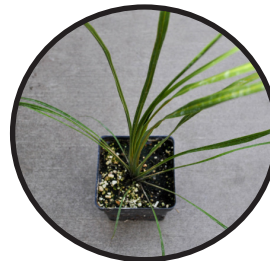

4.00" Premium Black Square Annuals

Asparagus Fern

Begonia Tuberous

Calibrachoa

Coleus

Dahlia

Dracaena

Geranium Zonal