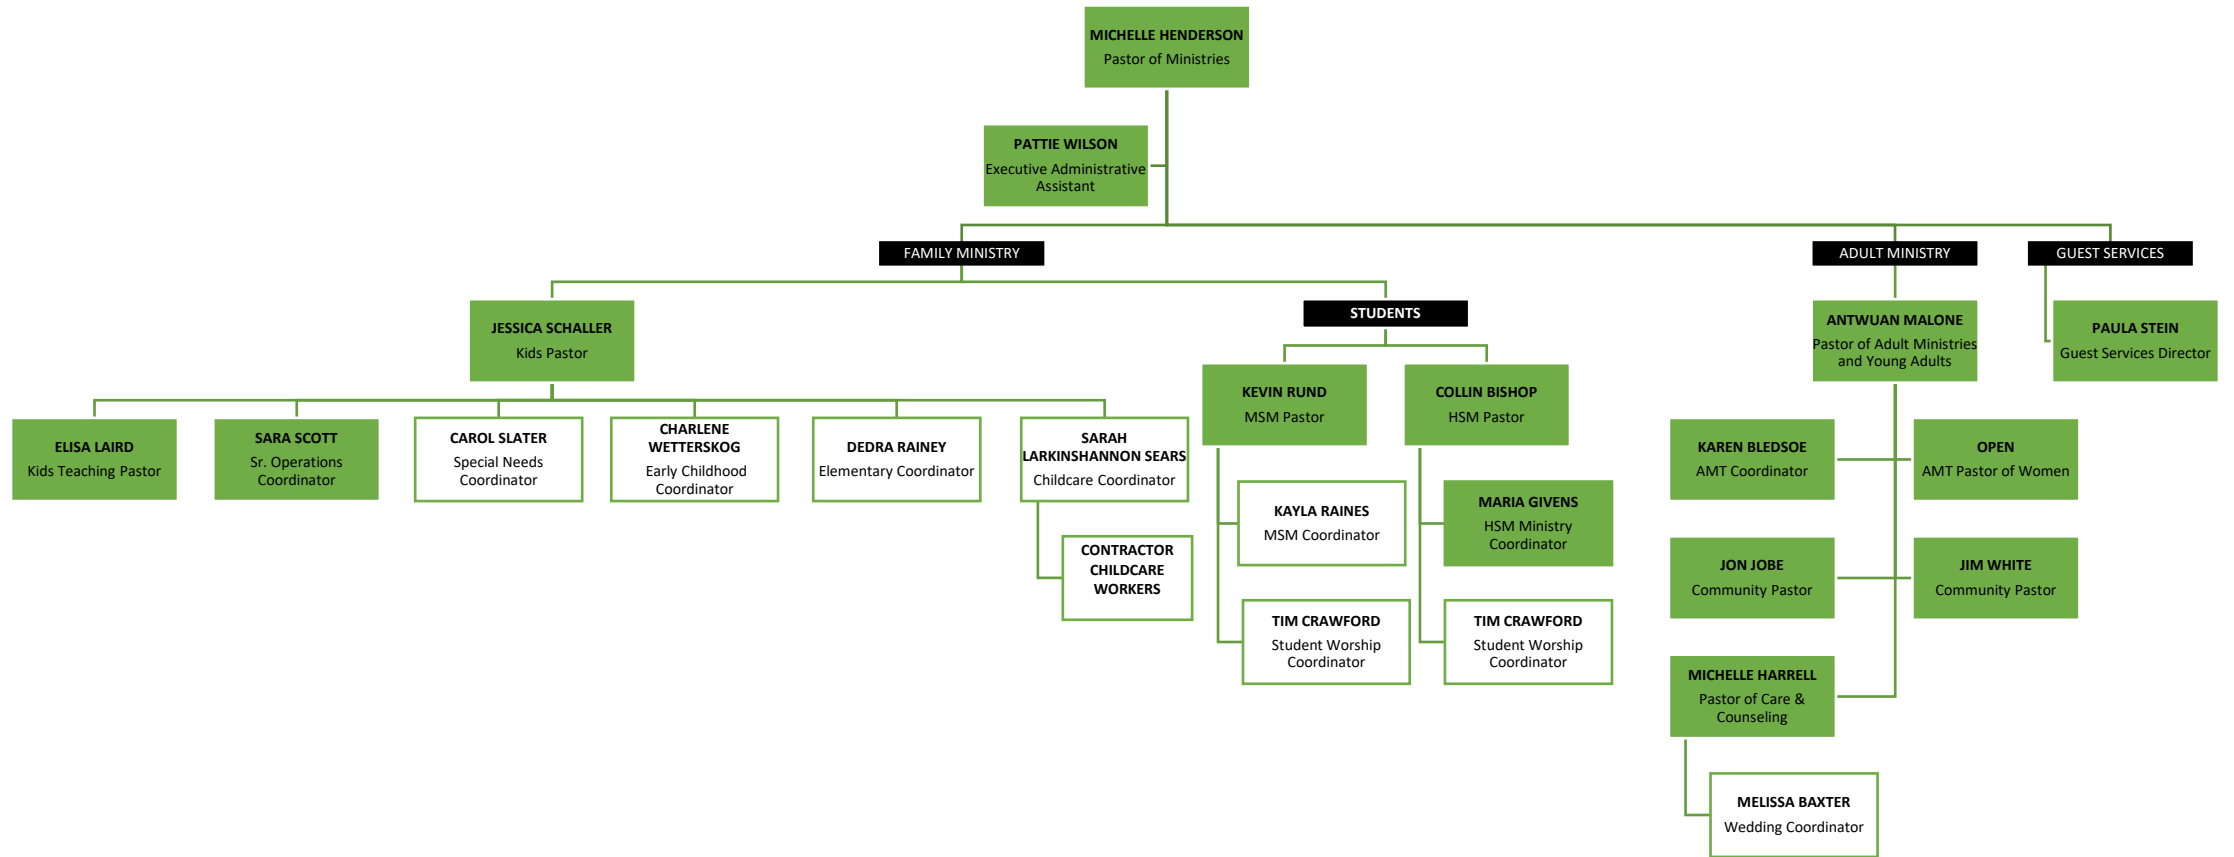

BENT TREE BIBLE FELLOWSHIP

Updated 2/14/24

OPERATIONS AND MINISTRIES

FMT, AMT, AND GUEST SERVICES

WORSHIP & ARTS

ENGAGEMENT MINISTRY

SENIOR LEADERSHIP TEAM

- Caleb Willis
- Libin Abraham
- Matt Smith
- Michelle Henderson
- Steve Frissell
- Lyndell Lee
- Tammy Gray