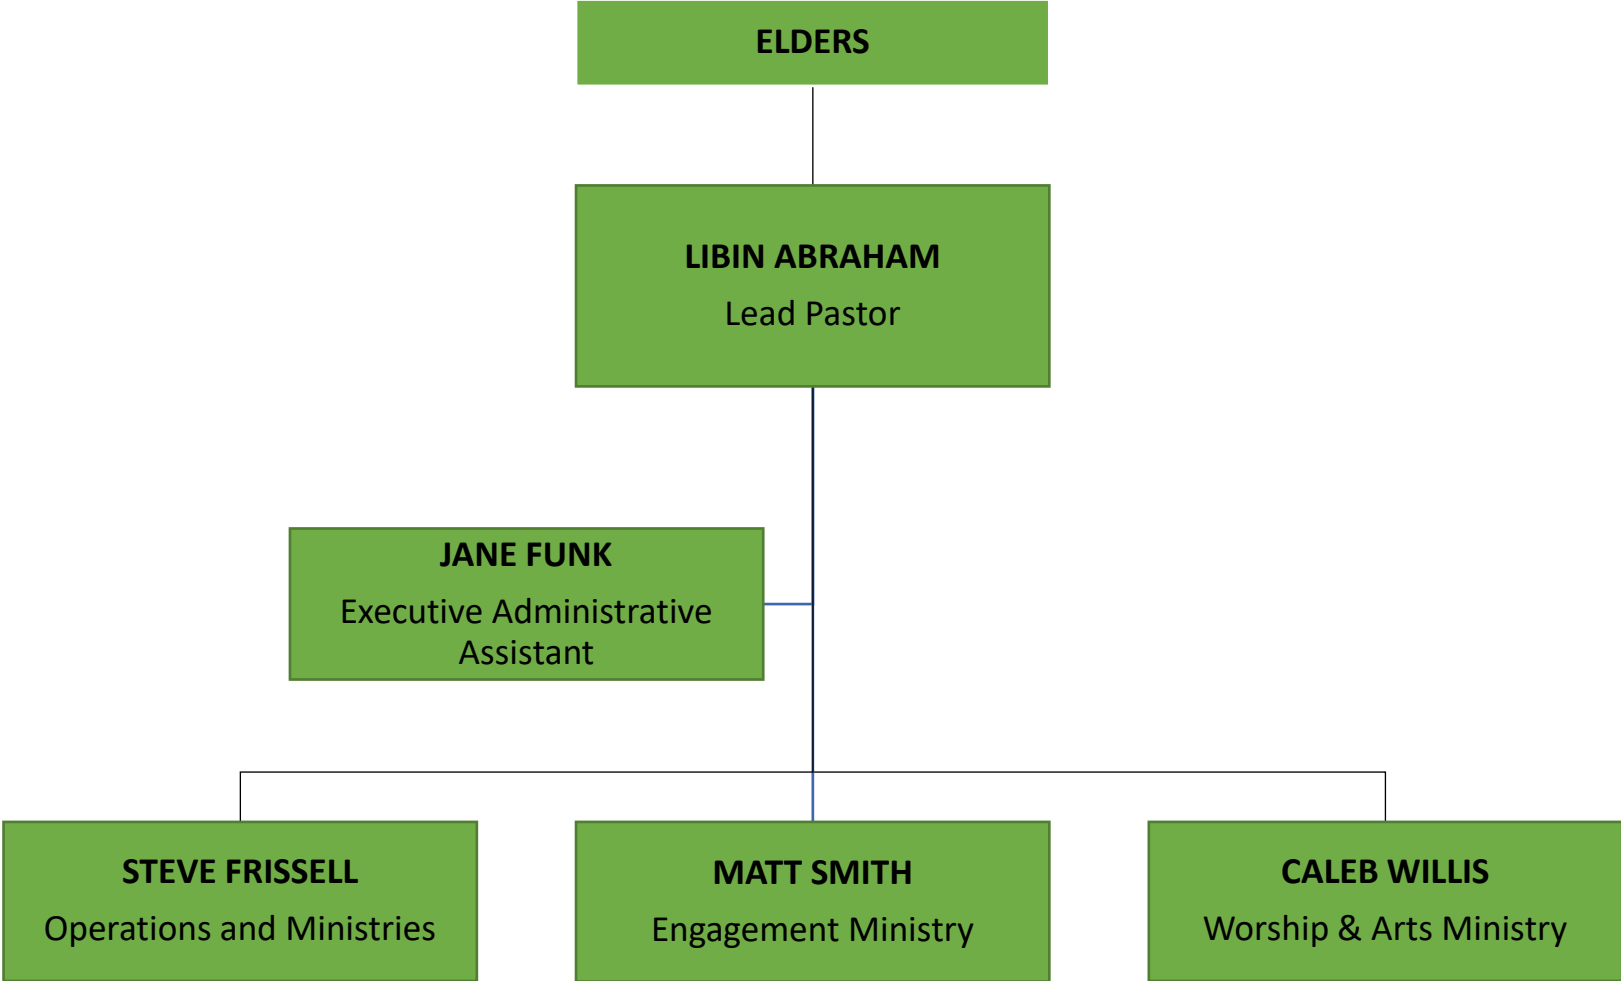

BENT TREE BIBLE FELLOWSHIP

Updated 2/14/24

OPERATIONS AND MINISTRIES

FMT, AMT, AND GUEST SERVICES

WORSHIP & ARTS

ENGAGEMENT MINISTRY

SENIOR LEADERSHIP TEAM

- Caleb Willis
- Libin Abraham
- Matt Smith
- Michelle Henderson
- Steve Frissell
- Lyndell Lee
- Tammy Gray