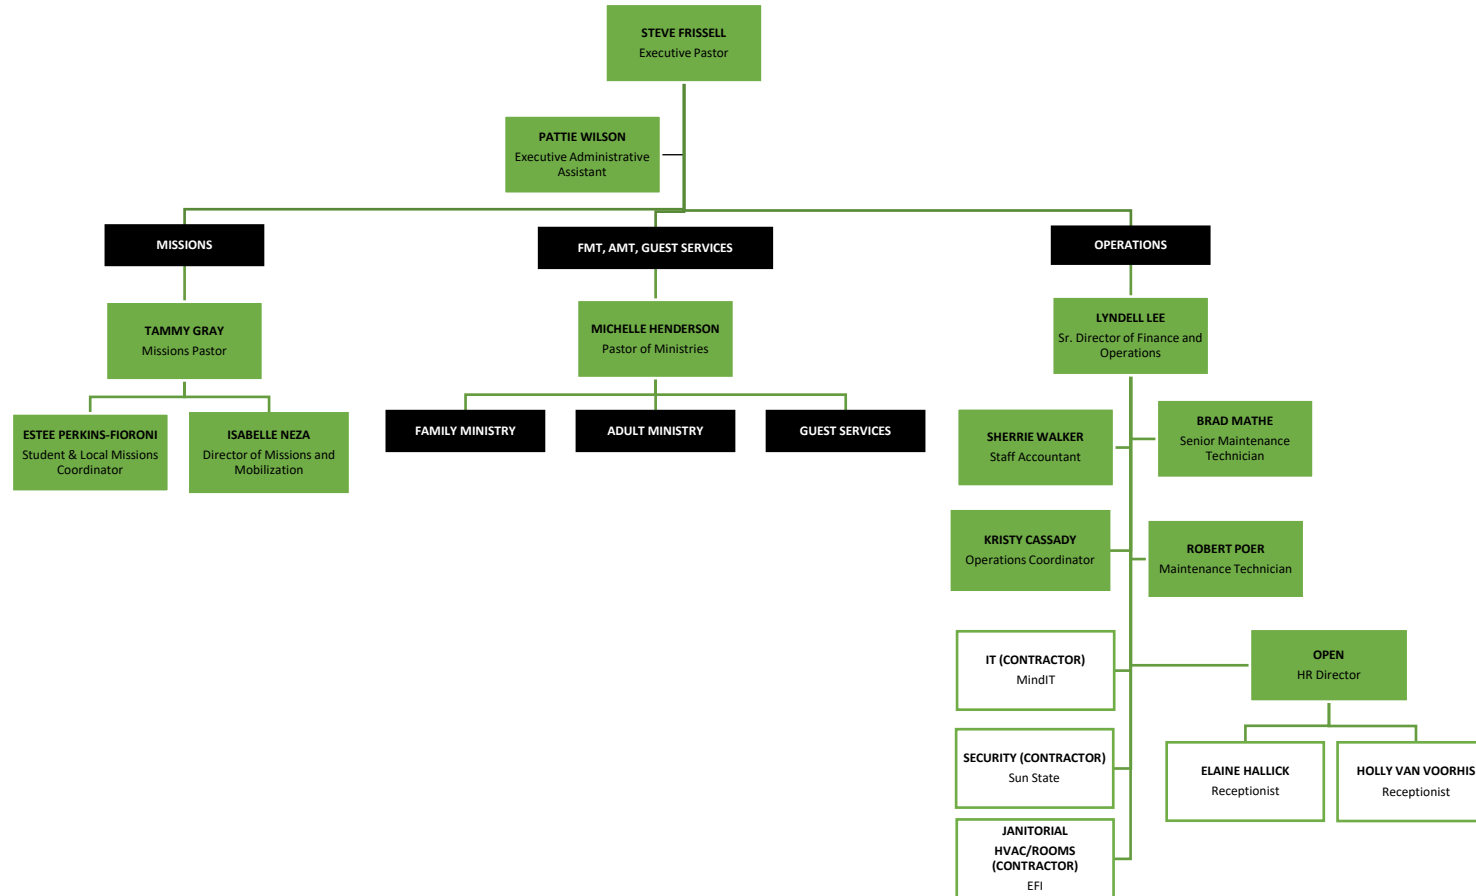

BENT TREE BIBLE FELLOWSHIP

Updated 2/14/24

OPERATIONS AND MINISTRIES

FMT, AMT, AND GUEST SERVICES

WORSHIP & ARTS

ENGAGEMENT MINISTRY

SENIOR LEADERSHIP TEAM

- Caleb Willis
- Libin Abraham
- Matt Smith
- Michelle Henderson
- Steve Frissell
- Lyndell Lee
- Tammy Gray