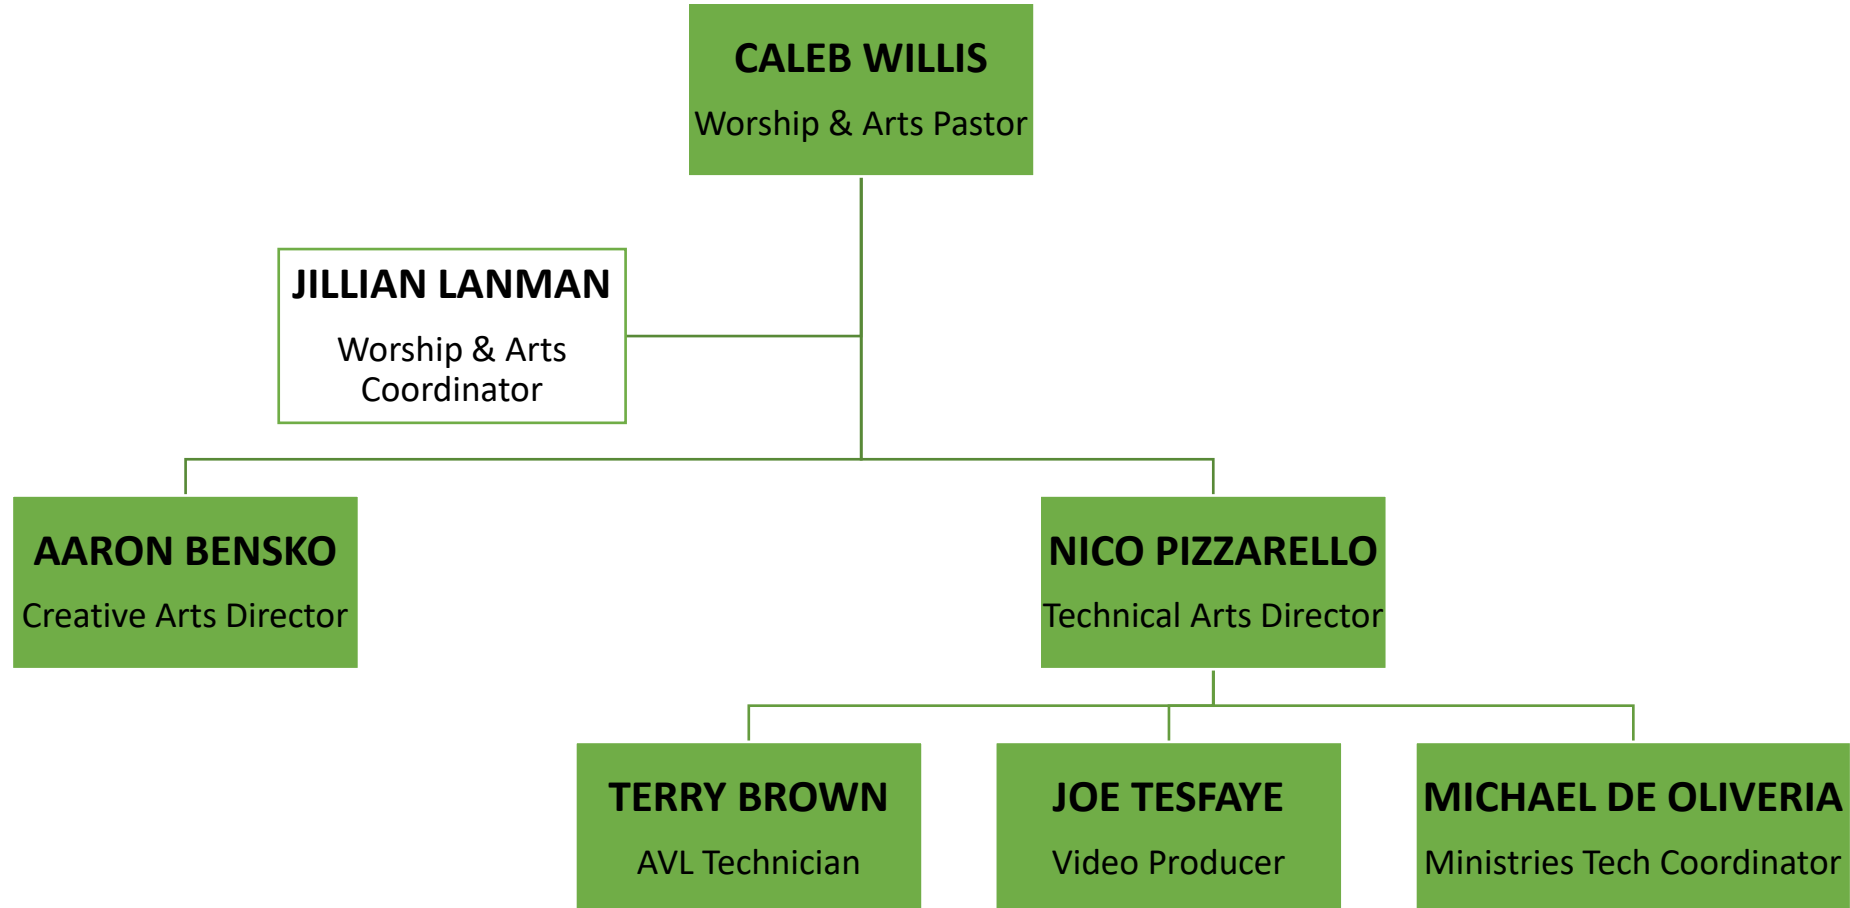

BENT TREE BIBLE FELLOWSHIP

Updated 2/14/24

OPERATIONS AND MINISTRIES

FMT, AMT, AND GUEST SERVICES

WORSHIP & ARTS

ENGAGEMENT MINISTRY

SENIOR LEADERSHIP TEAM

- Caleb Willis
- Libin Abraham
- Matt Smith
- Michelle Henderson
- Steve Frissell
- Lyndell Lee
- Tammy Gray